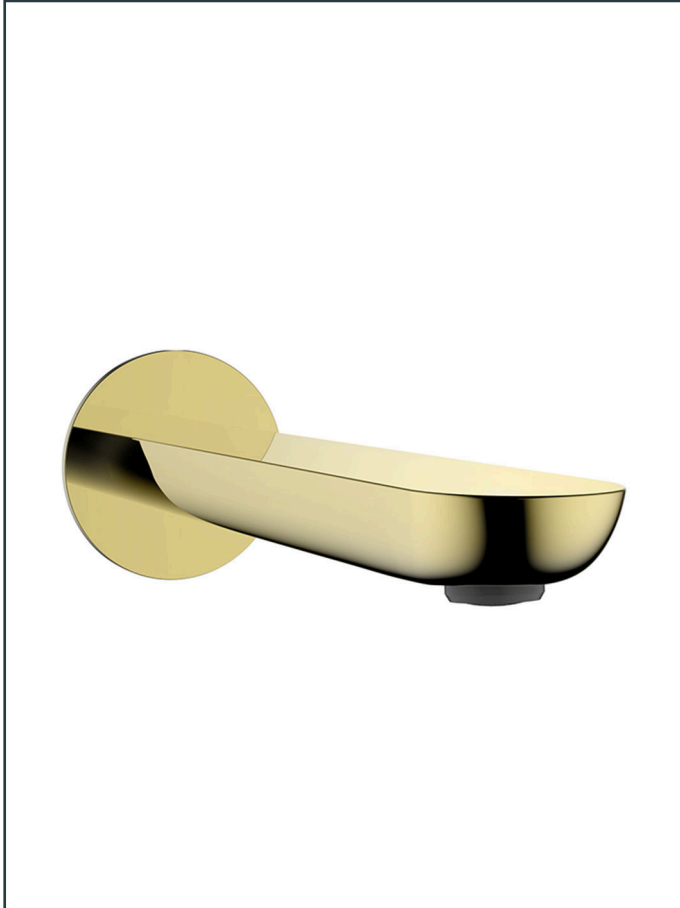

Photo

Product Information

Item Descriptions:	Bath spout
Model:	TR+
Article No:	TRSP1510.SNG
Material:	Brass
Brand:	TREDEX
Finish:	The colour / finish may vary on actual Shiny Neutral Gold_SNG 

Specifications:

Bath spout.
With flow rate (at 3 bar) 18.1 l/min
Length: 196.5 mm
Width: 60 mm
Height: 60 mm

 **Perma Shine**
Durable, long lasting brilliant finish ensuring a high gloss, mirror-like shine.

 **Ex-Brass**
Enhanced health protection resulting from minimal lead content.