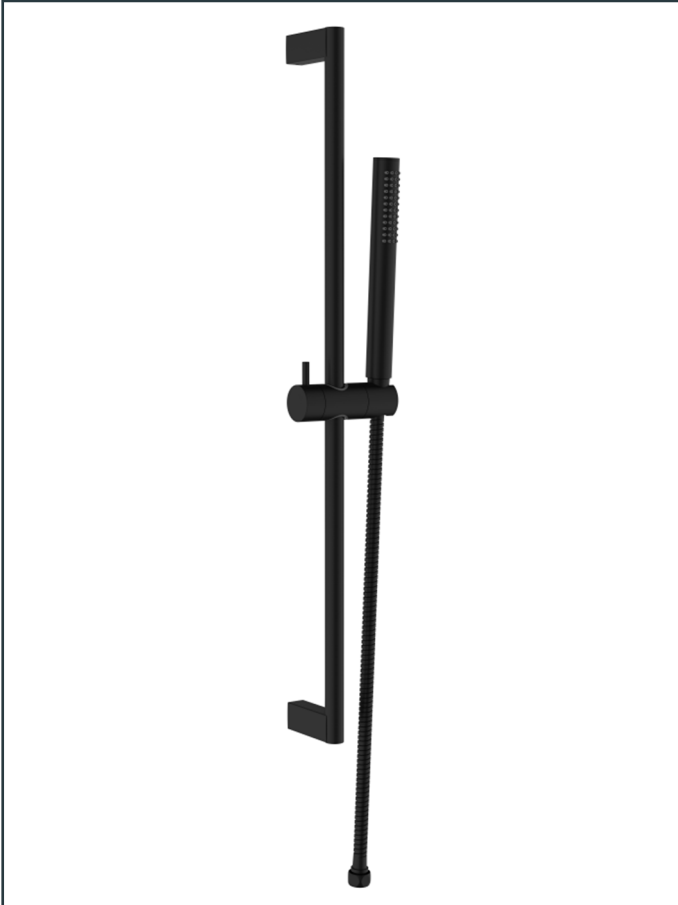

**SPECIFICATION SHEET**

**Photo**

**Product Information**

<b>Item Descriptions:</b>	Hand shower with 700 mm sliding bar, 1500 mm hose
<b>Model:</b>	TR+
<b>Article No:</b>	TRS0291.MB
<b>Material:</b>	Brass / Stainless Steel
<b>Brand:</b>	TREDEX
<b>Finish:</b>	The colour / finish may vary on actual  Matte Black_MB 

**Specifications:**

Brass shower set with 700 mm sliding bar, 1500 mm stainless steel double lock shower hose. Brass holder.  
With flow rate (at 3 bar) 6.58 l/min.

**Eco-Mix**

Air-infused water provides a luxurious water experience while using lesser water.

**Rain**

Comfortable water flow and even cover flow.

**Quick Clean**

Enables manual limescale removal.

**Eco-Flo**

Water and energy savings for ecological and economical reasons.

**TECHNICAL DRAWING**