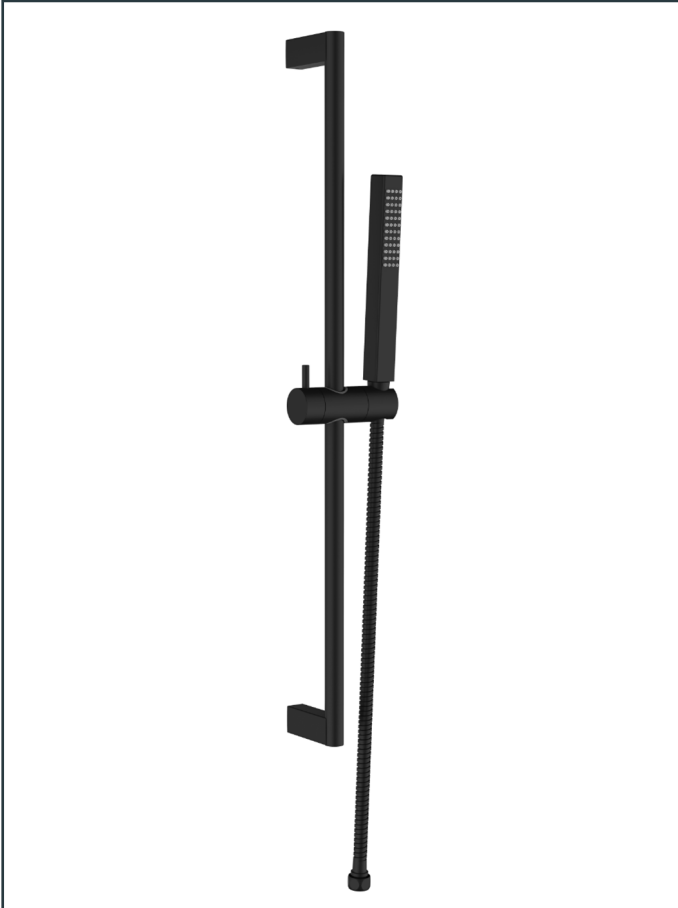

Photo

Product Information

Item Descriptions:	Hand shower with 700 mm sliding bar, 1500 mm hose
Model:	TS+
Article No:	TRS0290.MB
Material:	Brass / Stainless Steel
Brand:	TREDEX
Finish:	The colour / finish may vary on actual Matte Black_MB 

Specifications:

Brass shower set with 700 mm sliding bar, 1500 mm stainless steel double lock shower hose. Brass holder.
With flow rate (at 3 bar) 6.19 l/min.

Eco-Mix

Air-infused water provides a luxurious water experience while using lesser water.

Rain

Comfortable water flow and even cover flow.

Quick Clean

Enables manual limescale removal.

Eco-Flo

Water and energy savings for ecological and economical reasons.

TECHNICAL DRAWING