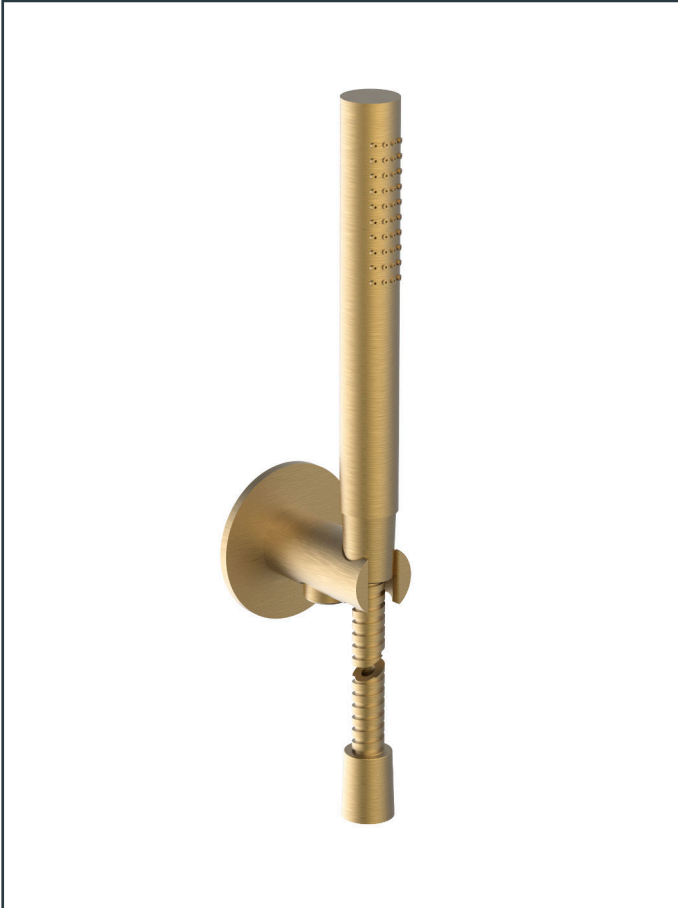

Photo

Product Information

Item Descriptions:	Hand shower set with water inlet & holder, 1500 mm hose
Model:	KINGDOM
Article No:	TRS0211-G-SET
Material:	Stainless Steel
Brand:	TREDEX
Finish:	The colour / finish may vary on actual Brushed Bright Gold_G 

Specifications:

Hand shower set with water inlet & holder, 1500 mm.
With flow rate (at 3 bar): 5.84 l/min.

Platinum Warranty

Extended, reliable warranty designed for complete peace of mind.

Eco-Mix

Air-infused water provides a luxurious water experience while using lesser water.

Rain

Comfortable water flow and even cover flow.

ExSteel

ExSteel faucets are produced from solid-grade 316 stainless steel.

Eco-Flo

Water and energy savings for ecological and economical reasons.

TECHNICAL DRAWING