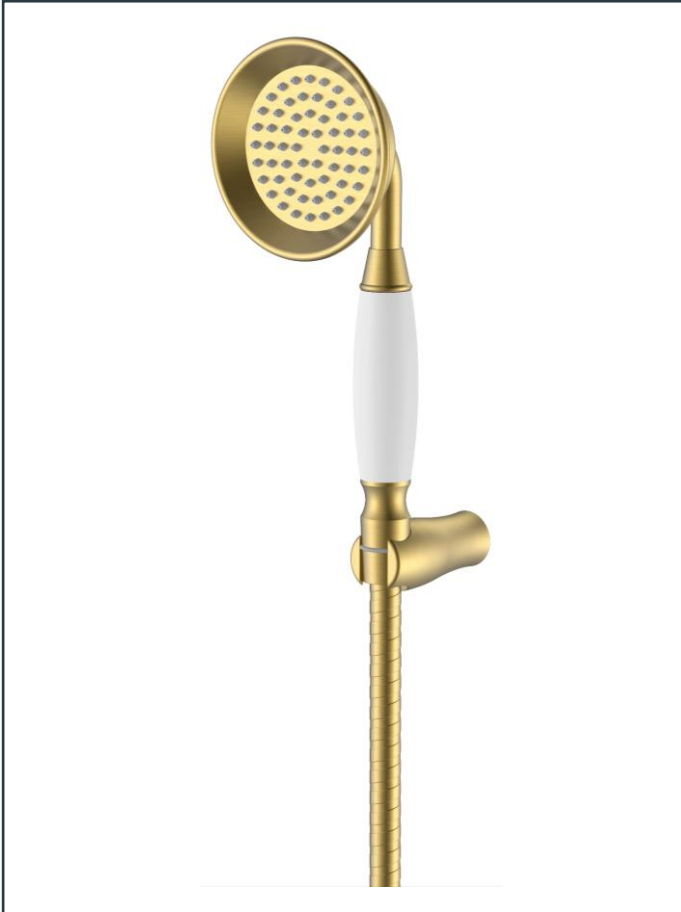

Photo

Product Information

Item Descriptions:	Hand shower set with 1 function
Model:	ROMA
Article No:	TRS0206-BG
Material:	Brass
Brand:	TREDEX
Finish:	The colour / finish may vary on actual Brushed Gold 

Specifications:

Hand shower set with 1 function. With flow are (at 3 bar) 6.54 l/min.

Platinum Warranty

Extended, reliable warranty designed for complete peace of mind.

Perma Finish

PVD brilliant and long-lasting finish.

Eco-Mix

Air-infused water provides a luxurious water experience while using lesser water.

Rain

Comfortable water flow and even cover flow.

Eco-Flo

Water and energy savings for ecological and economical reasons.