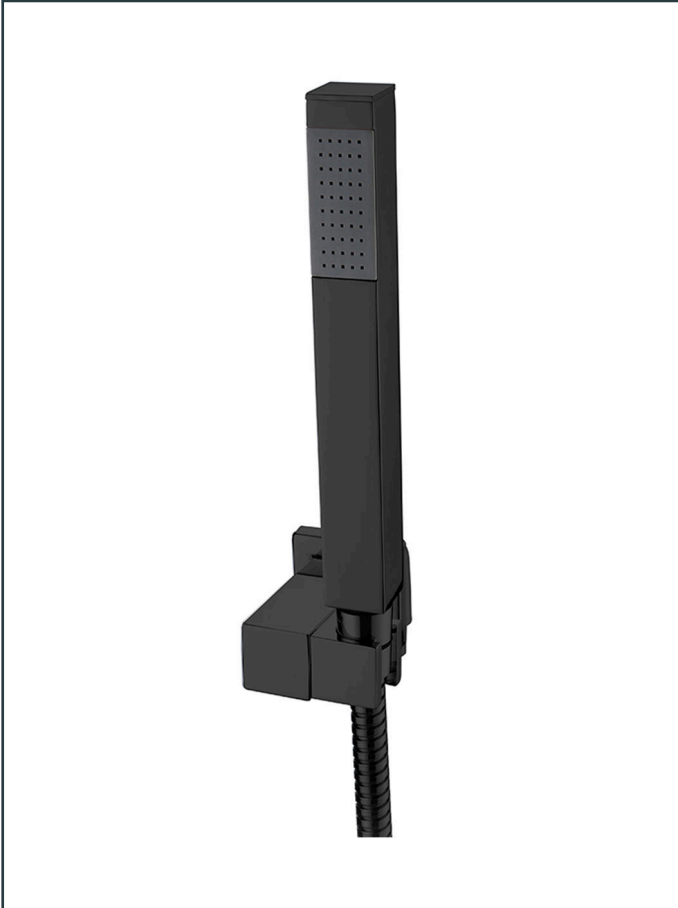

**Photo**

**Product Information**

<b>Item Descriptions:</b>	Hand shower with 1500 mm hose and holder
<b>Model:</b>	ASTRA
<b>Article No:</b>	TRS0204-MB
<b>Material:</b>	Brass
<b>Brand:</b>	TREDEX
<b>Finish:</b>	The colour / finish may vary on actual  Matte Black_MB 

**Specifications:**

Brass shower set with 1500 mm stainless steel double lock shower hose. Brass holder. With flow rate (at 3 bar) 7.25 l/min.

**Platinum Warranty**

Extended, reliable warranty designed for complete peace of mind.