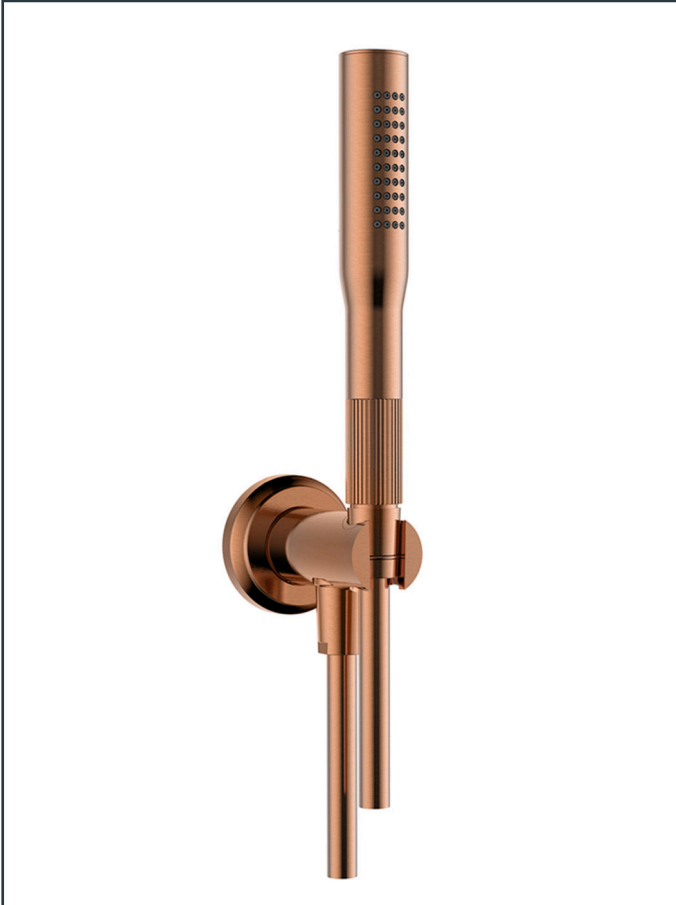

Photo

Product Information

Item Descriptions:	Hand shower set with water inlet
Model:	SUPREME
Article No:	TRS0182.MBN.Set
Material:	Brass
Brand:	TREDEX
Finish:	The colour / finish may vary on actual Matte Bourbon_MBN 

Specifications:

Hand shower set with water inlet
 With 1500 mm shower hoses
 With flow rate (3 bar) 6.85 l/min.
 Length: 97 mm
 Width: 65 mm
 Height: 246 mm

Platinum Warranty

Extended, reliable warranty designed for complete peace of mind.

Eco-Mix

Air-infused water provides a luxurious water experience while using lesser water.

Rain

Comfortable water flow and even cover flow.

Quick Clean

Enables manual limescale removal.

Eco-Flo

Water and energy savings for ecological and economical reasons.