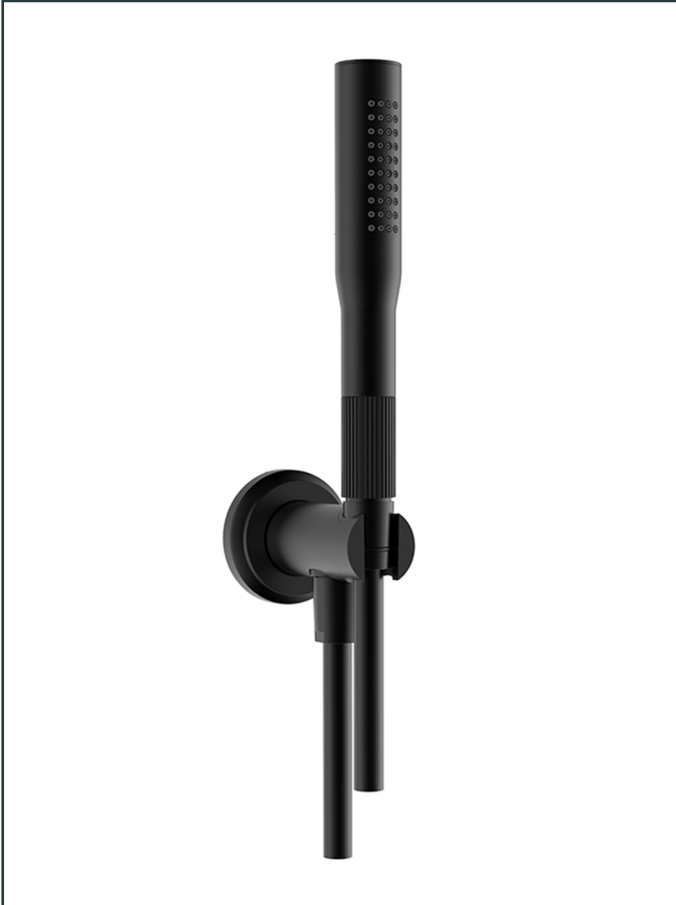

Photo

Product Information

Item Descriptions:	Hand shower set with water inlet
Model:	SUPREME
Article No:	TRS0182.MB.Set
Material:	Brass
Brand:	TREDEX
Finish:	The colour / finish may vary on actual Matte Black_MB 

Specifications:

Hand shower set with water inlet
 With 1500 mm shower hoses
 With flow rate (3 bar) 6.85 l/min.
 Length: 97 mm
 Width: 65 mm
 Height: 246 mm

Platinum Warranty

Extended, reliable warranty designed for complete peace of mind.

Eco-Mix

Air-infused water provides a luxurious water experience while using lesser water.

Rain

Comfortable water flow and even cover flow.

Quick Clean

Enables manual limescale removal.

Eco-Flo

Water and energy savings for ecological and economical reasons.