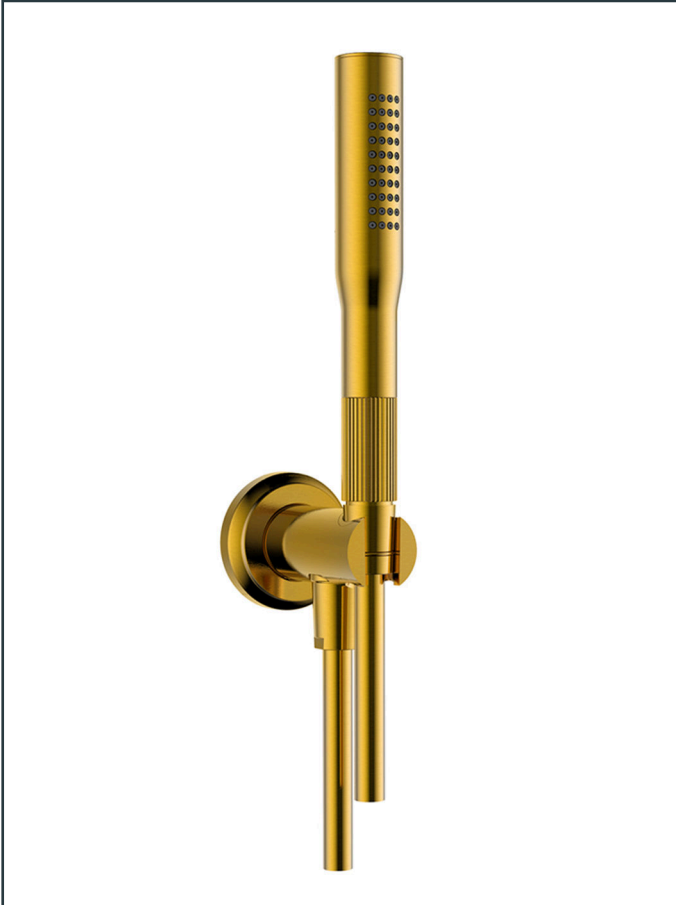

Photo

Product Information

Item Descriptions:	Hand shower set with water inlet
Model:	SUPREME
Article No:	TRS0182.G.Set
Material:	Brass
Brand:	TREDEX
Finish:	The colour / finish may vary on actual  Brushed Bright Gold_G

Specifications:

Hand shower set with water inlet
 With 1500 mm shower hoses
 With flow rate (3 bar) 6.85 l/min.
 Length: 97 mm
 Width: 65 mm
 Height: 246 mm

Platinum Warranty

Extended, reliable warranty designed for complete peace of mind.

Eco-Mix

Air-infused water provides a luxurious water experience while using lesser water.

Rain

Comfortable water flow and even cover flow.

Quick Clean

Enables manual limescale removal.

Eco-Flo

Water and energy savings for ecological and economical reasons.