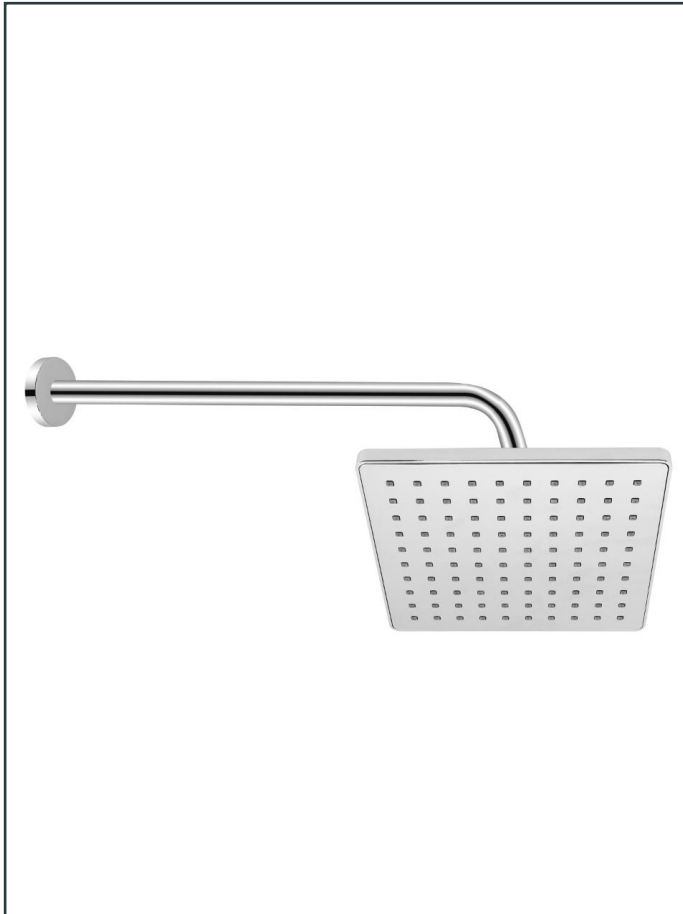

SPECIFICATION SHEET

Photo

Product Information

Item Descriptions:	Rain shower head with wall mounted shower arm
Model:	TS
Article No:	TRS0075
Material:	Various Material
Brand:	TREDEX
Finish:	The colour / finish may vary on actual
	Chrome 

Specifications:

Rain shower head with wall mounted arm. With flow rate (at 3 bar) 5.78 l/min.

Eco-Mix

Air-infused water provides a luxurious water experience while using lesser water.

Rain

Comfortable water flow and even cover flow.