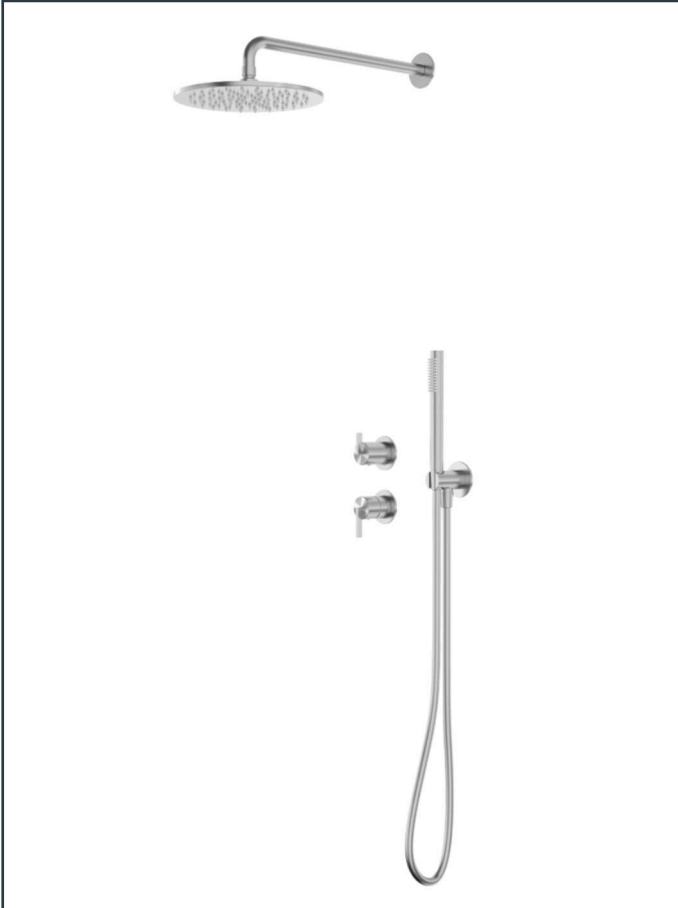

Photo

Product Information

Item Descriptions:	Concealed shower system with concealed body
Model:	TROPIX
Article No:	TRRS0316.SS
Material:	Stainless Steel 316
Brand:	TREDEX
Finish:	The colour / finish may vary on actual
	Stainless Steel 

Specifications:

Concealed shower system
With concealed body

Platinum Warranty

Extended, reliable warranty designed for complete peace of mind.

Perma Finish

PVD brilliant and long-lasting finish.

Ultra Thin

Unique design and superior quality.

Eco-Mix

Air-infused water provides a luxurious water experience while using lesser water.

Rain

Comfortable water flow and even cover flow.

Quick Clean

Enables manual limescale removal.

ExSteel

TREDEX ExSteel faucets are produced from solid-grade 316 stainless steel.