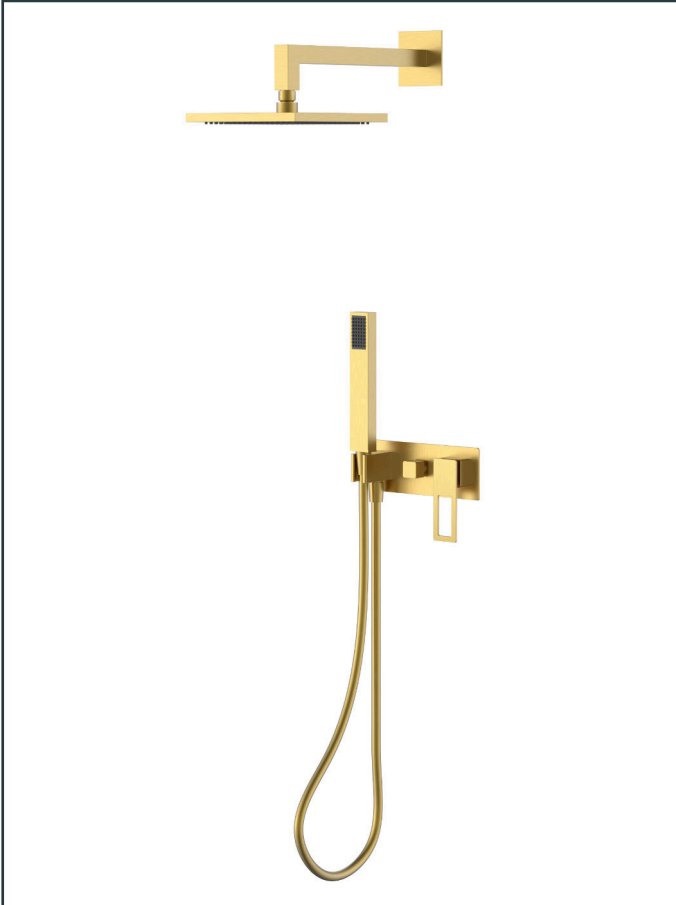

Photo

Product Information

Item Descriptions: Concealed single lever bath & shower mixer with diverter, hand shower set

Model: ASTRA

Article No: TRRS0202-BG

Material: Brass / Stainless Steel

Brand: TREDEX

Finish: The colour / finish may vary on actual

Brushed Soft Gold_BG

Specifications:

Concealed single lever bath & shower mixer with diverter and hand shower set, wall shower arm L30 cm. Rain shower head square 30cm
With flow rate (at 3 bar) 7.04 l/min for rain shower, 7.44 l/min for hand shower.