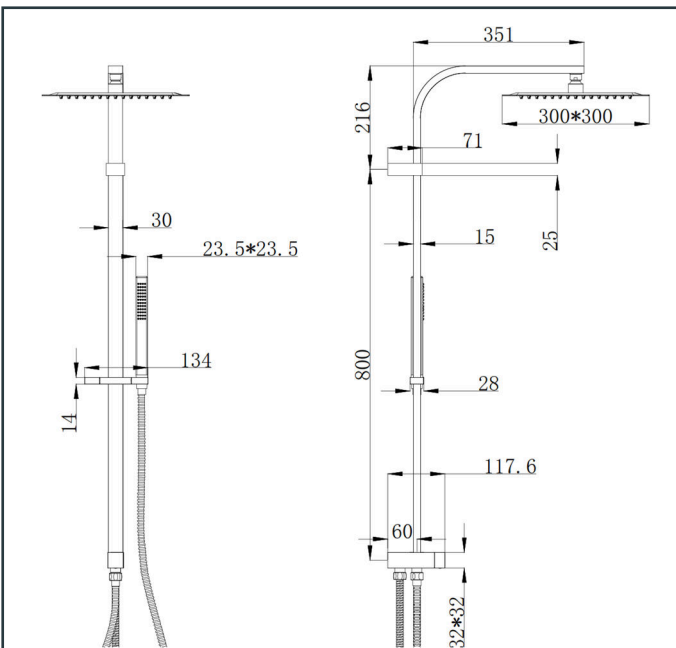

PermaFinish

PVD brilliant and long-lasting finish

Ultra Thin

Unique design and superior quality.

Eco-Mix

Air-infused water provides a luxurious water experience while using lesser water.

Rain

Comfortable water flow and even cover flow.

Quick Clean

Enables manual limescale removal.

ExSteel

TREDEX ExSteel faucets are produced from solid-grade 304 stainless steel.

Eco-Flo

Water and energy savings for ecological and economical reasons.