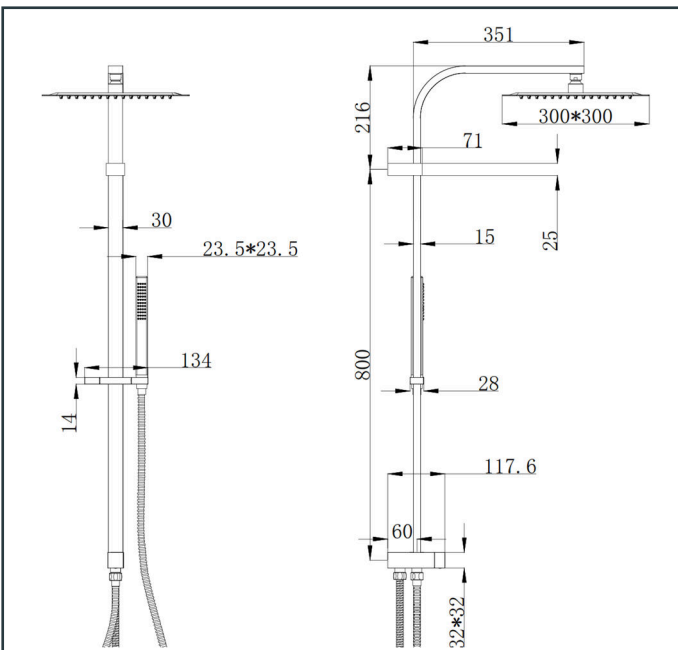

PermaFinish

PVD brilliant and long-lasting finish

Ultra Thin

Unique design and superior quality.

Eco-Mix

Air-infused water provides a luxurious water experience while using lesser water.

Rain

Comfortable water flow and even cover flow.

Quick Clean

Enables manual limescale removal.

ExSteel

TREDEX ExSteel faucets are produced from solid-grade 304 stainless steel

Eco-Flo

Water and energy savings for ecological and economical reasons.