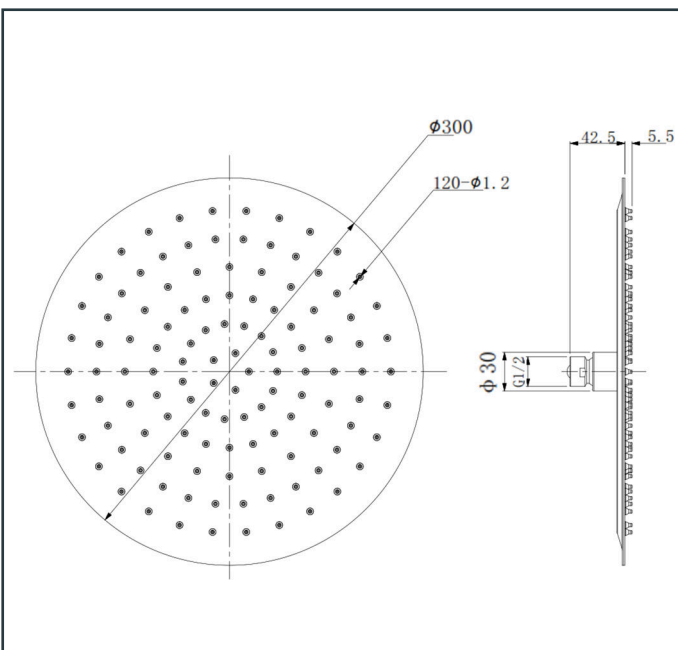

Photo

TECHNICAL DRAWING

Product Information

Item Descriptions: Round rain shower head, 300 mm

Model: TR+

Article No: TRR00355.BDS

Material: Stainless Steel 304

Brand: TREDEX

Finish: The colour / finish may vary on actual

Brushed Deep Slate_BDS

Specifications:

300 x 300 mm round rain shower. With flow rate (at 3 bar) 6.1 l/min.

PermaFinish

PVD brilliant and long-lasting finish

Ultra Thin