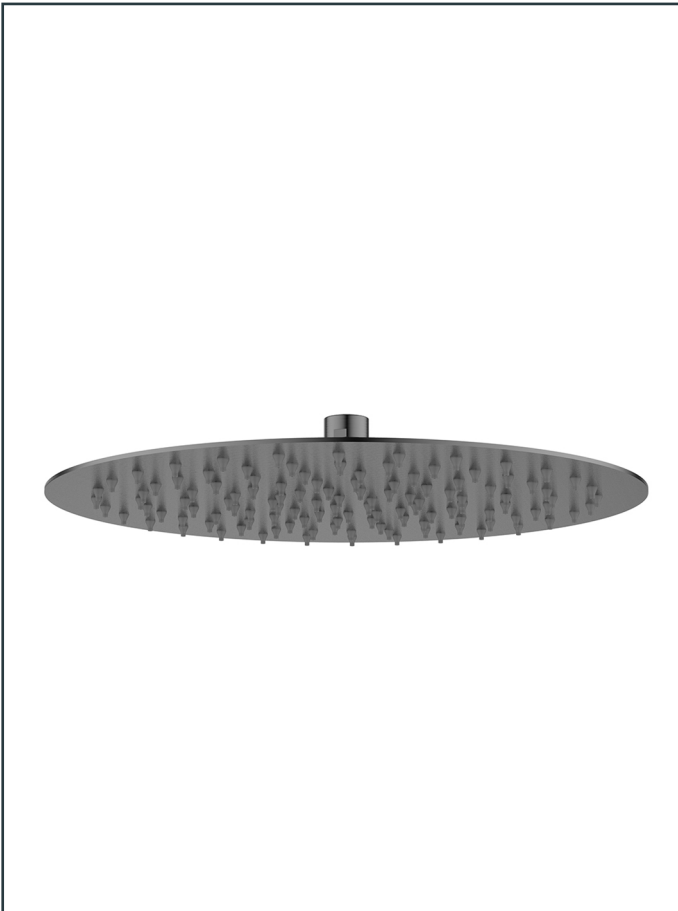

Photo

TECHNICAL DRAWING

Product Information

Item Descriptions: Round rain shower head, 300 mm

Model: TR+

Article No: TRR00355.BDS

Material: Stainless Steel 304

Brand: TREDEX

Finish: The colour / finish may vary on actual

Brushed Deep Slate_BDS

Specifications:

300 x 300 mm round rain shower. With flow rate (at 3 bar) 6.1 l/min.

PermaFinish

PVD brilliant and long-lasting finish

Ultra Thin

ExSteel

Faucets are produced from solid-grade 304 stainless steel.

Eco-Flo

Water and energy savings for ecological and economical reasons.