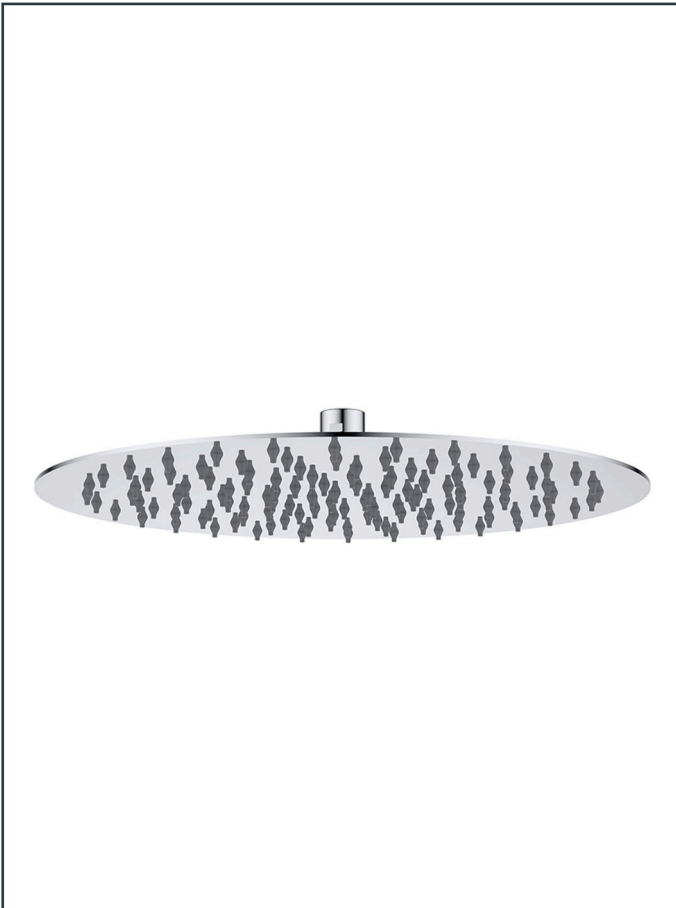

**Photo**

**Product Information**

<b>Item Descriptions:</b>	Round rain shower head, 300 mm
<b>Model:</b>	TR+
<b>Article No:</b>	TRR00355
<b>Material:</b>	Stainless Steel 304
<b>Brand:</b>	TREDEX
<b>Finish:</b>	The colour / finish may vary on actual
	Chrome 

**Specifications:**

300 x 300 mm round rain shower. With flow rate (at 3 bar) 6.1 l/min.

 **Perma Shine**  
Durable, long lasting brilliant finish ensuring a high gloss, mirror-like shine.

 **Ultra Thin**  
Unique design and superior quality.

 **Eco-Mix**  
Air-infused water provides a luxurious water experience while using lesser water.

 **Rain**  
Comfortable water flow and even cover flow.

 **Quick Clean**  
Enables manual limescale removal.

 **ExSteel**  
Faucets are produced from solid-grade 304 stainless steel.

 **Eco-Flo**  
Water and energy savings for ecological and economical reasons.

**TECHNICAL DRAWING**