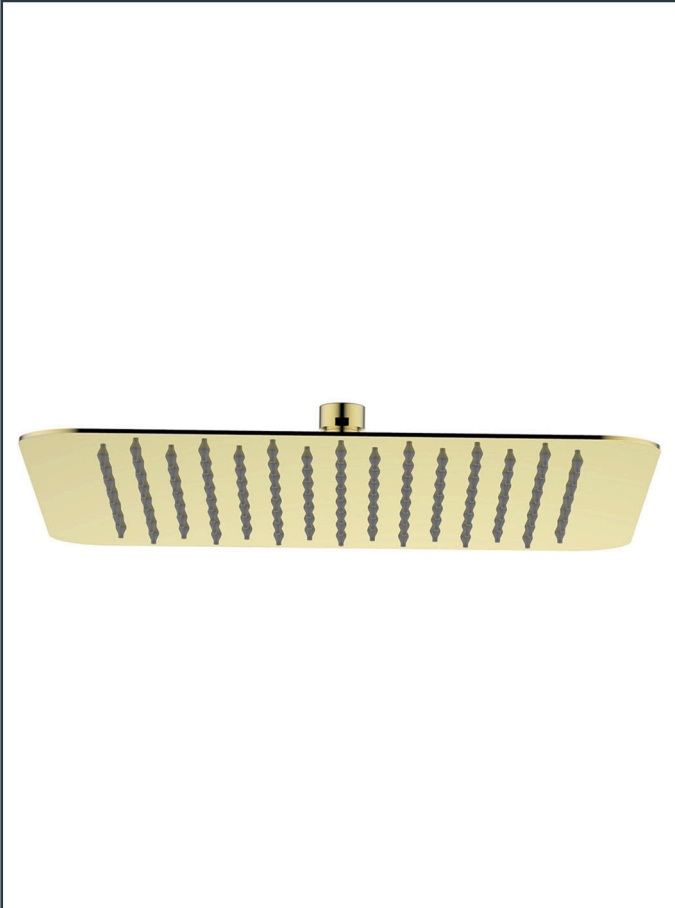

Photo

Product Information

Item Descriptions:	Square rain shower head, 300 x 300 mm
Model:	TS+
Article No:	TRR00350.SNG
Material:	Stainless Steel 304
Brand:	TREDEX
Finish:	The colour / finish may vary on actual Shiny Neutral Gold _SNG 

Specifications:

300 x 300 mm square rain shower. With flow rate (at 3 bar) 6.38 l/min.

Perma Shine

Durable, long lasting brilliant finish ensuring a high gloss, mirror-like shine.

PermaFinish

PVD brilliant and long-lasting finish

Ultra Thin

Unique design and superior quality.

Eco-Mix

Air-infused water provides a luxurious water experience while using lesser water.

Rain

Comfortable water flow and even cover flow.

Quick Clean

Enables manual limescale removal.

ExSteel

TREDEX ExSteel faucets are produced from solid-grade 316 stainless steel.

Eco-Flo

Water and energy savings for ecological and economical reasons.

TECHNICAL DRAWING