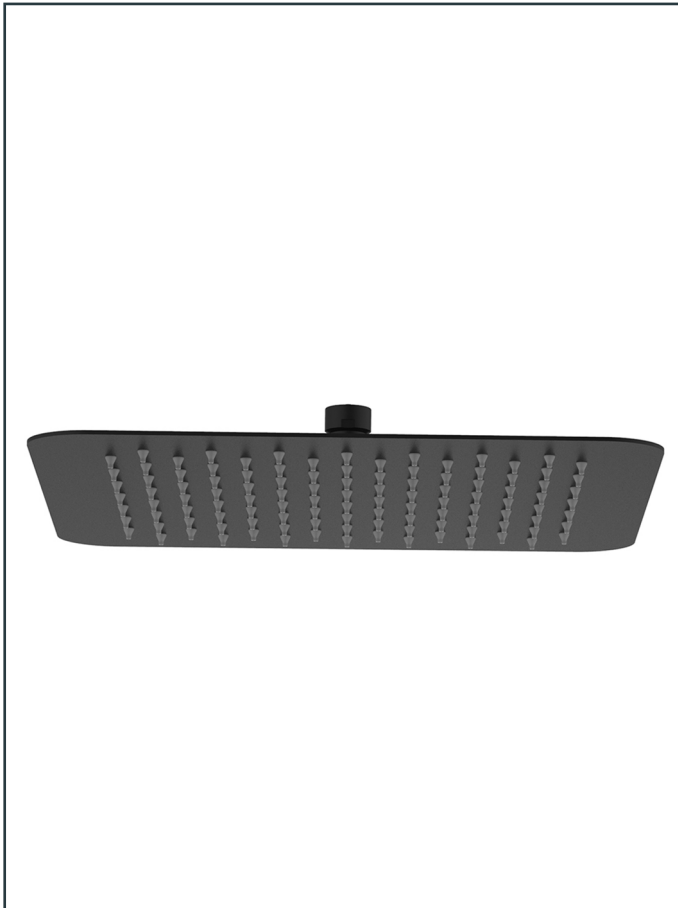

Photo

Product Information

Item Descriptions:	Square rain shower head, 300 x 300 mm
Model:	TS+
Article No:	TRR00350.MB
Material:	Stainless Steel 304
Brand:	TREDEX
Finish:	The colour / finish may vary on actual Matte Black _MB 

Specifications:

300 x 300 mm square rain shower. With flow rate (at 3 bar) 6.38 l/min.

Ultra Thin

Unique design and superior quality.

Eco-Mix

Air-infused water provides a luxurious water experience while using lesser water.

Rain

Comfortable water flow and even cover flow.

Quick Clean

Enables manual limescale removal.

ExSteel

TREDEX ExSteel faucets are produced from solid-grade 304 stainless steel

Eco-Flo

Water and energy savings for ecological and economical reasons.