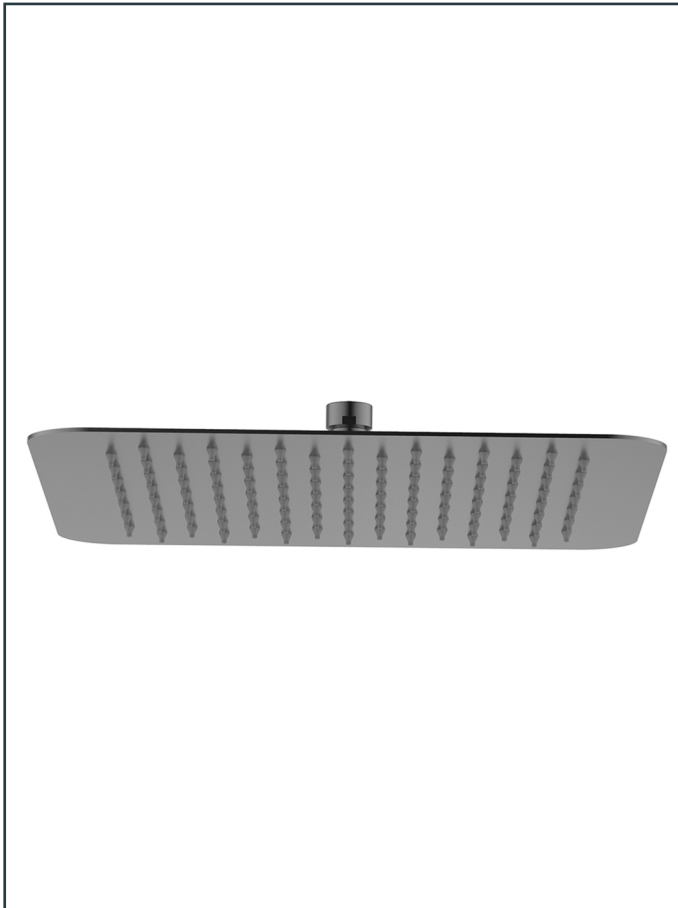

**Photo**

**Product Information**

<b>Item Descriptions:</b>	Square rain shower head, 300 x 300 mm
<b>Model:</b>	TS+
<b>Article No:</b>	TRR00350.BDS
<b>Material:</b>	Stainless Steel 304
<b>Brand:</b>	TREDEX
<b>Finish:</b>	The colour / finish may vary on actual Brushed Deep Slate_BDS 

**Specifications:**

300 x 300 mm square rain shower. With flow rate (at 3 bar) 6.38 l/min.

**PermaFinish**  
PVD brilliant and long-lasting finish

**Ultra Thin**  
Unique design and superior quality.

**Eco-Mix**  
Air-infused water provides a luxurious water experience while using lesser water.

**Rain**  
Comfortable water flow and even cover flow.

**Quick Clean**  
Enables manual limescale removal.

**ExSteel**  
TREDEX ExSteel faucets are produced from solid-grade 304 stainless steel

**Eco-Flo**  
Water and energy savings for ecological and economical reasons.