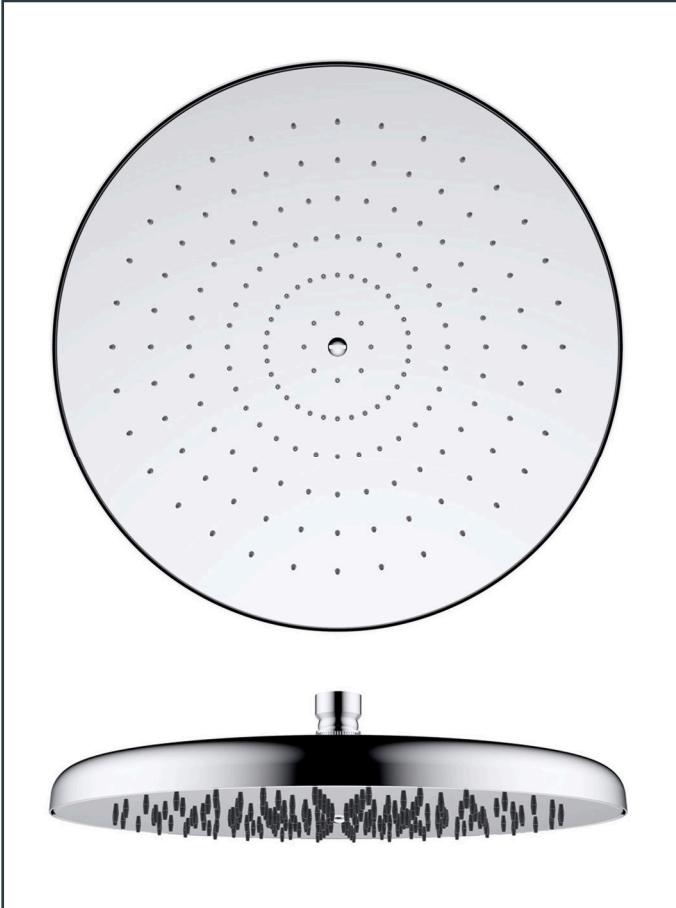

Photo

TECHNICAL DRAWING

Product Information

Item Descriptions:	Rain shower head
Model:	SUPREME
Article No:	TRR00082
Material:	Brass
Brand:	TREDEX
Finish:	The colour / finish may vary on actual
	Chrome 

Specifications:

Rain shower head
 With flow rate (3 bar) 6.29 l/min
 Length: 306 mm
 Width: 306 mm
 Height: 56 mm

Platinum Warranty

Extended, reliable warranty designed for complete peace of mind.

Perma Shine

Durable, long lasting brilliant finish ensuring a high gloss, mirror-like shine.