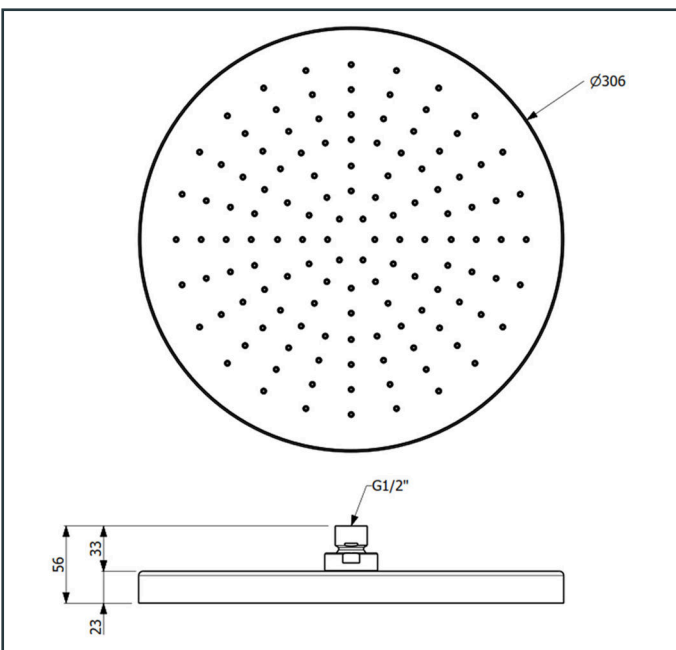

Photo

TECHNICAL DRAWING

Product Information

Item Descriptions:	Rain shower head
Model:	SUPREME
Article No:	TRR00082
Material:	Brass
Brand:	TREDEX
Finish:	The colour / finish may vary on actual
	Chrome 

Specifications:

Rain shower head
 With flow rate (3 bar) 6.29 l/min
 Length: 306 mm
 Width: 306 mm
 Height: 56 mm

Platinum Warranty

Extended, reliable warranty designed for complete peace of mind.

Perma Shine

Durable, long lasting brilliant finish ensuring a high gloss, mirror-like shine.