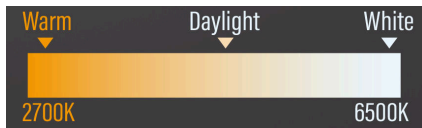

Photo

Product Information

Item Descriptions: Wall mounted mirror with light
800 x 800 mm

Model: TREDEX

Article No: TRM10834

Material: Various Material

Brand: TREDEX

Finish: The colour / finish may vary on actual

Specifications:

- T-switch 3 color
- Explosion proof technology
- Quick defog function
- Length: 800 mm
- Width: 30 mm
- Height: 800 mm

Anti-fog from inside to outside

IP54 Waterproof

TECHNICAL DRAWING