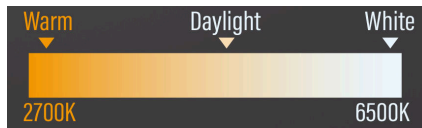

Photo

Product Information

Item Descriptions: Wall mounted mirror with light
800 x 600 mm

Model: TREDEX

Article No: TRM00837

Material: Various Material

Brand: TREDEX

Finish: The colour / finish may vary on actual

Specifications:

- T-switch
- Explosion proof technology. Quick defog function
- Temperature, date and time display
- Four buttons touch switch, Bluetooth audio
- Length: 800 mm
- Width: 55 mm
- Height: 600 mm