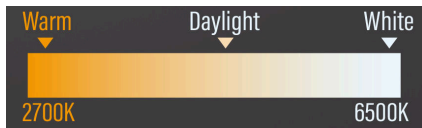

Photo

Product Information

Item Descriptions: Wall mounted mirror with light
600 x 800 mm

Model: TREDEX

Article No: TRM00636.MB

Material: Various Material

Brand: TREDEX

Finish: The colour / finish may vary on actual

Mirror / Matt Black Frame

Specifications:

- T-switch
- Explosion proof technology
- Quick defog function
- Length: 600 mm
- Width: 35.5 mm
- Height: 800 mm

Anti-fog from inside to outside

IP54 Waterproof

TECHNICAL DRAWING