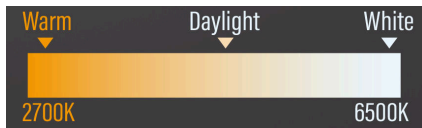

Photo

Product Information

**Item Descriptions:** Wall mounted mirror with light  
600 x 800 mm

**Model:** TREDEX

**Article No:** TRM00632

**Material:** Various Material

**Brand:** TREDEX

**Finish:** The colour / finish may vary on actual

**Specifications:**

Touch switch 3 color  
Quick defog function  
Length: 600 mm  
Width: 31.5 mm  
Height: 800 mm

Anti-fog from inside to outside

IP54 Waterproof

TECHNICAL DRAWING