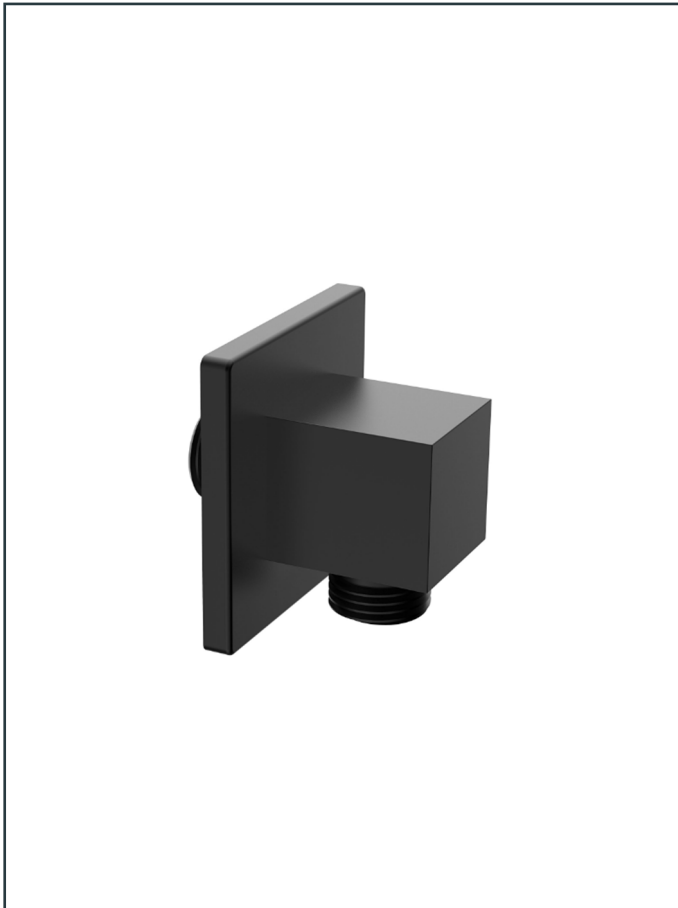

Photo

Product Information

Item Descriptions:	Water outlet elbow 1/2"
Model:	TS+
Article No:	TRF0505.MB
Material:	Brass
Brand:	TREDEX
Finish:	The colour / finish may vary on actual Matte Black_MB 

Specifications:

Water outlet elbow 1/2"
 Length: 60 mm
 Width: 40.5 mm
 Height: 60 mm

Ex-Brass

Enhanced health protection resulting from minimal lead content.

TECHNICAL DRAWING