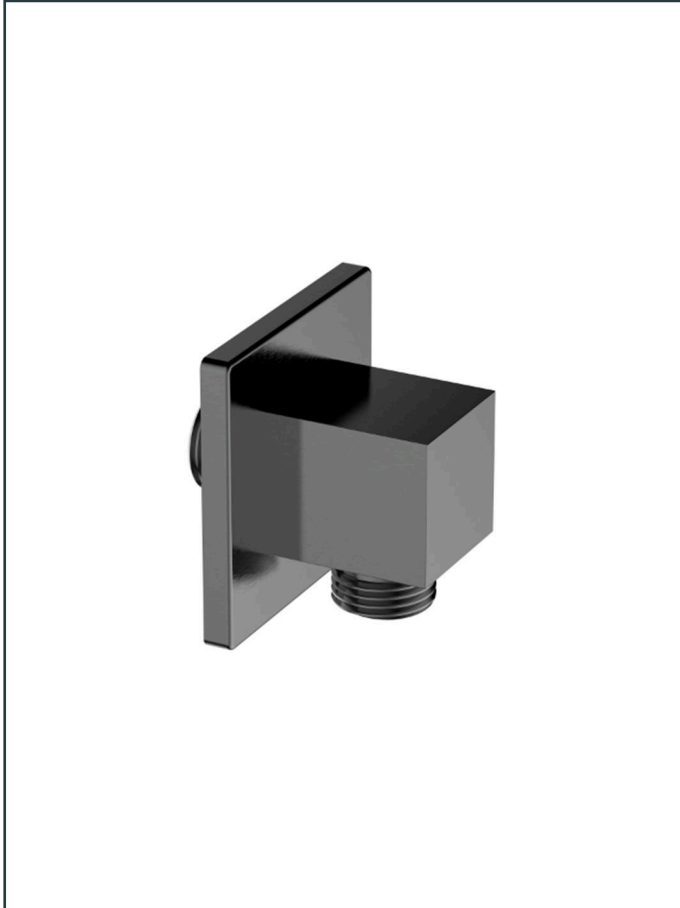

Photo

Product Information

Item Descriptions: Water outlet elbow 1/2"

Model: TS+

Article No: TRF0505.BDS

Material: Brass

Brand: TREDEX

Finish: The colour / finish may vary on actual

Brushed Deep Slate_BDS

Specifications:

Water outlet elbow 1/2"

Length: 60 mm

Width: 40.5 mm

Height: 60 mm

Ex-Brass

Enhanced health protection resulting from minimal lead content.