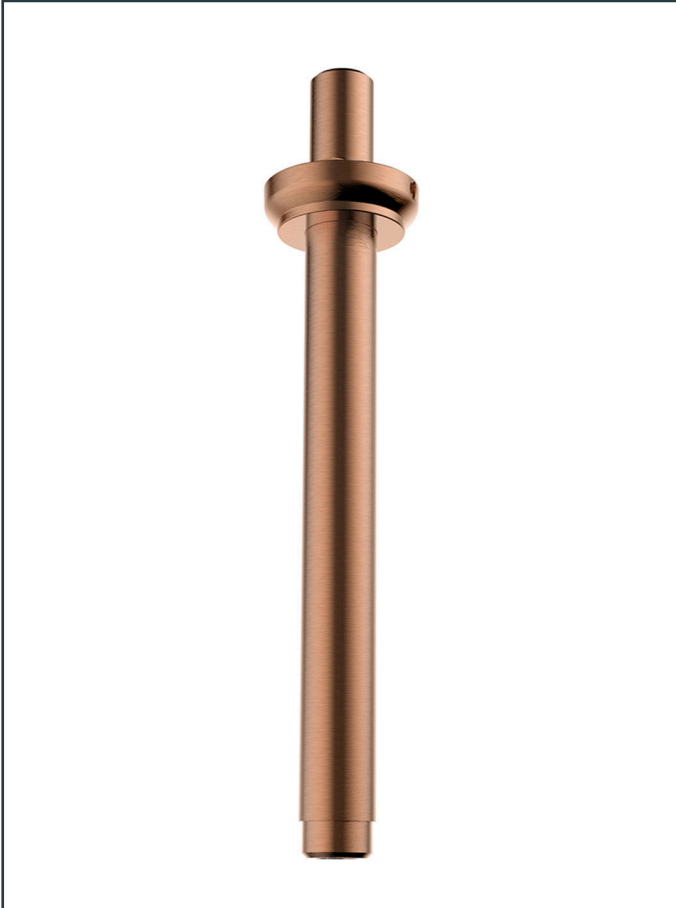

SPECIFICATION SHEET

TREDEX

Photo

Product Information

Item Descriptions: Ceiling shower arm, 212 mm

Model: SUPREME

Article No: TRF0182.MBN

Material: Brass

Brand: TREDEX

Finish: The colour / finish may vary on actual

Matte Bourbon_MBN

Specifications:

Ceiling shower arm
 Length: 212 mm
 Width: 50 mm
 Height: 50 mm

TECHNICAL DRAWING