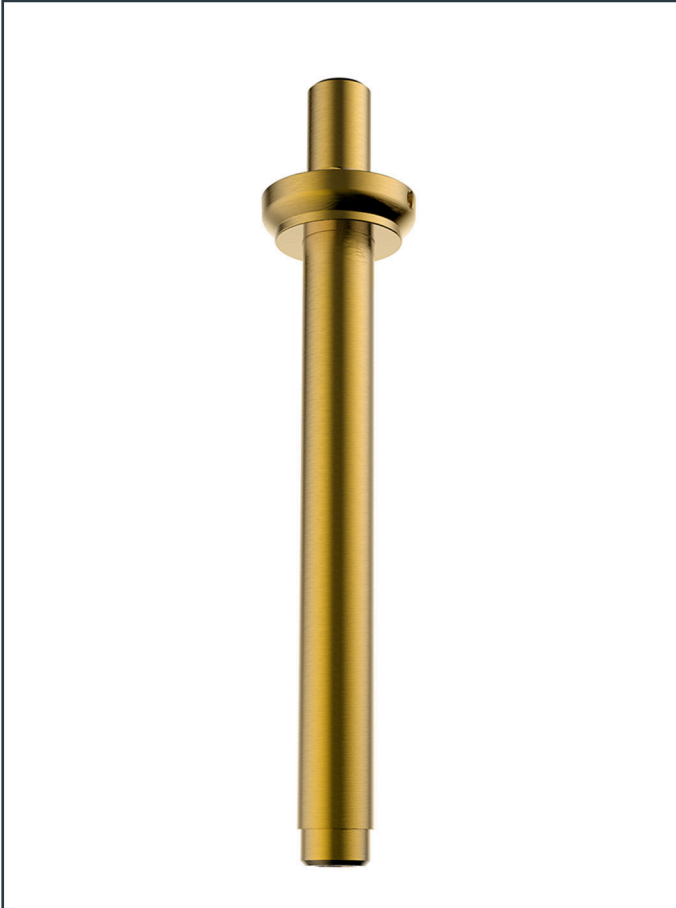

Photo

Product Information

Item Descriptions: Ceiling shower arm, 212 mm

Model: SUPREME

Article No: TRF0182.G

Material: Brass

Brand: TREDEX

Finish: The colour / finish may vary on actual

Brushed Bright Gold_G

Specifications:

Ceiling shower arm
 Length: 212 mm
 Width: 50 mm
 Height: 50 mm

TECHNICAL DRAWING