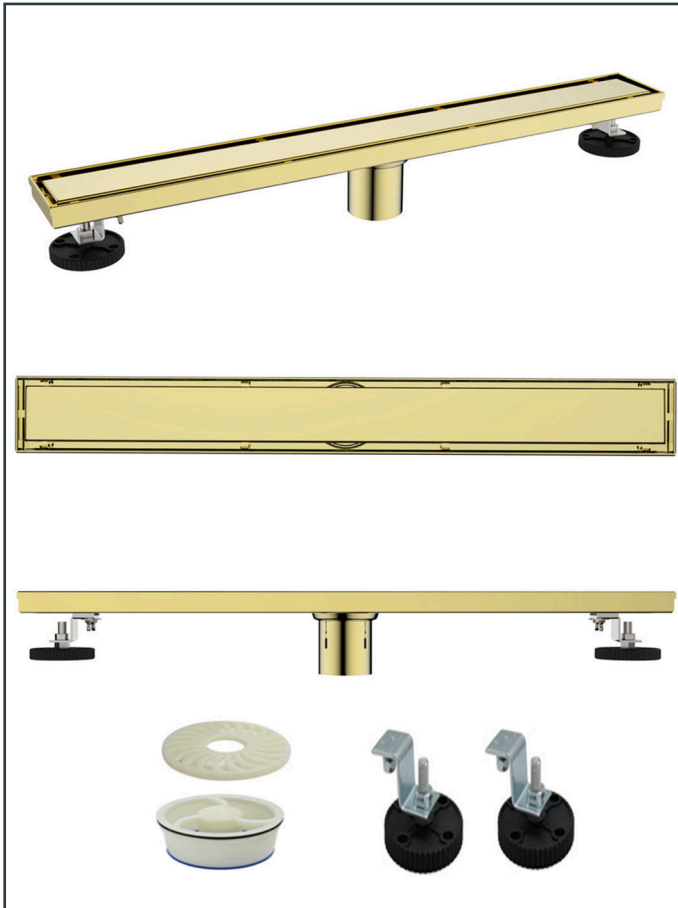

SPECIFICATION SHEET

Photo

Product Information

Item Descriptions: Floor drain 600 x 70 x 75 mm, with tile insert

Model: UNIVERSAL

Article No: TRF00760.SNG

Material: Stainless Steel 304

Brand: TREDEX

Finish: The colour / finish may vary on actual

Shiny Neutral Gold_SNG

Specifications:

Floor drain with tiled insert grate & hair strainer, 2-in-1. 50D outlet.

Stainless Steel 304

Length: 600 mm

Width: 70 mm

Height: 76 mm

TECHNICAL DRAWING