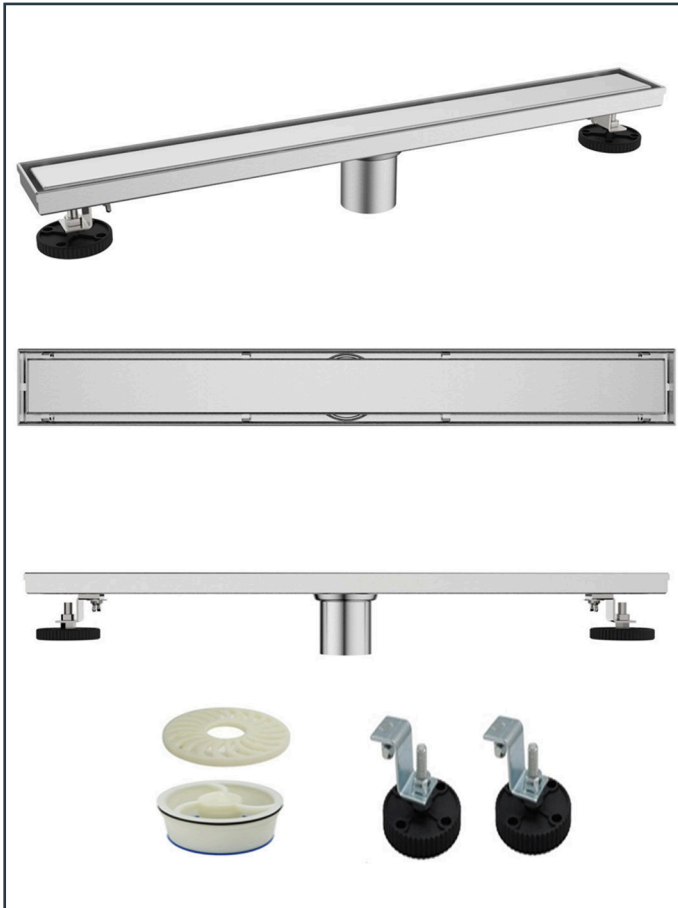

**SPECIFICATION SHEET**

**Photo**

**Product Information**

**Item Descriptions:** Floor drain 600 x 70 x 75 mm, with tile insert

**Model:** UNIVERSAL

**Article No:** TRF00760.BR

**Material:** Stainless Steel 304

**Brand:** TREDEX

**Finish:** The colour / finish may vary on actual

Brushed Stainless Steel\_BR

**Specifications:**

Floor drain with tiled insert grate & hair strainer, 2-in-1. 50D outlet.

Stainless Steel 304

Length: 600 mm

Width: 70 mm

Height: 76 mm

**TECHNICAL DRAWING**