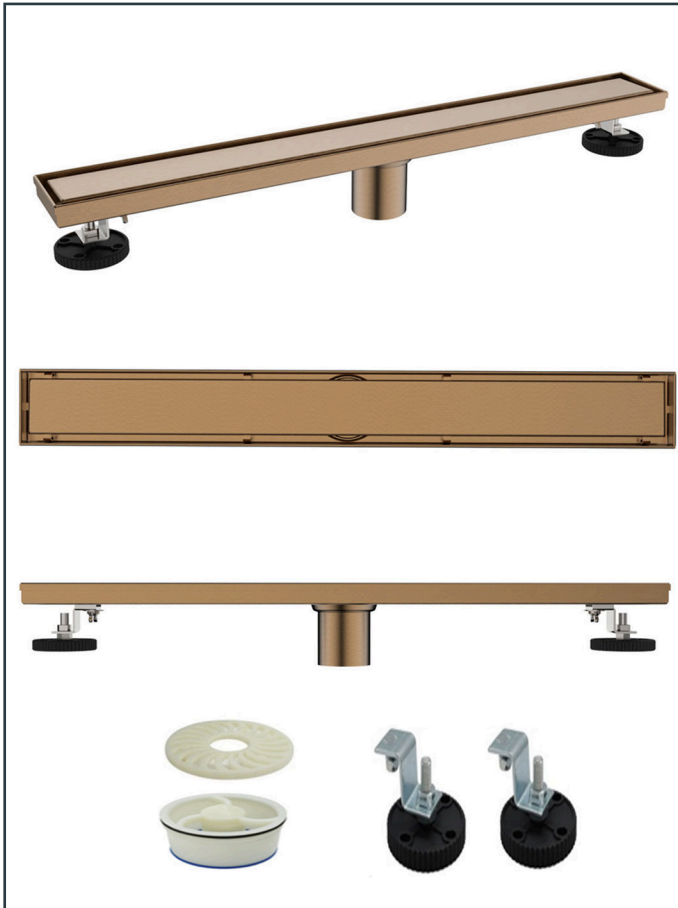

**SPECIFICATION SHEET**

**Photo**

**Product Information**

**Item Descriptions:** Floor drain 600 x 70 x 75 mm, with tile insert

**Model:** UNIVERSAL

**Article No:** TRF00760.BNC

**Material:** Stainless Steel 304

**Brand:** TREDEX

**Finish:** The colour / finish may vary on actual

Brushed Neutral Copper\_BNC

**Specifications:**

Floor drain with tiled insert grate & hair strainer, 2-in-1. 50D outlet.

Stainless Steel 304

Length: 600 mm

Width: 70 mm

Height: 76 mm

**TECHNICAL DRAWING**