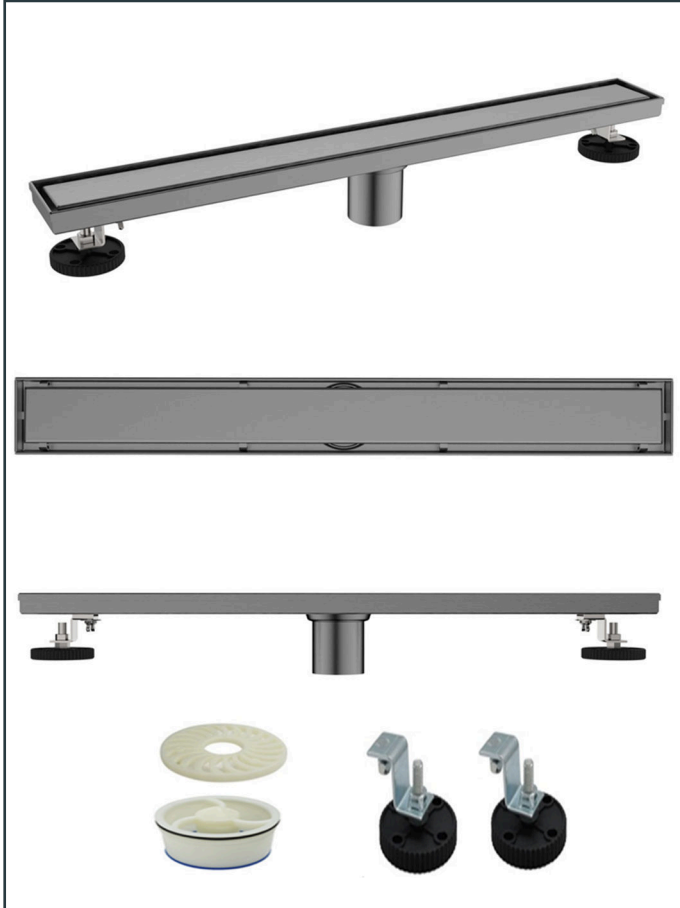

**SPECIFICATION SHEET**

**Photo**

**Product Information**

**Item Descriptions:** Floor drain 600 x 70 x 75 mm, with tile insert

**Model:** UNIVERSAL

**Article No:** TRF00760.BDS

**Material:** Stainless Steel 304

**Brand:** TREDEX

**Finish:** The colour / finish may vary on actual

Brushed Deep Slate\_BDS

**Specifications:**

Floor drain with tiled insert grate & hair strainer, 2-in-1. 50D outlet.

Stainless Steel 304

Length: 600 mm

Width: 70 mm

Height: 76 mm

**TECHNICAL DRAWING**