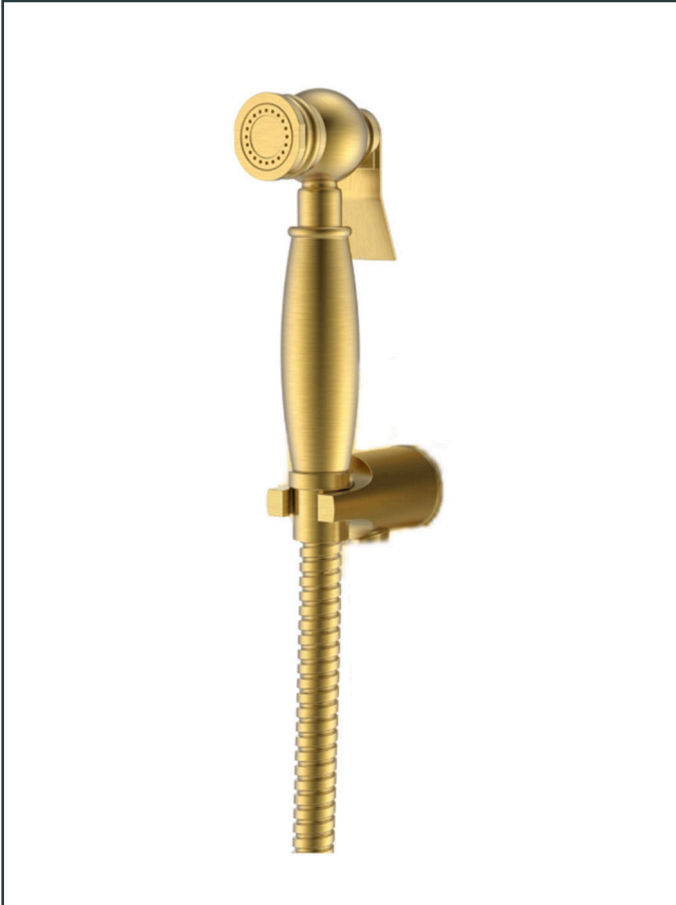

Photo

Product Information

Item Descriptions:	Shattaf full set, 1.2 hose, holder
Model:	ROMA
Article No:	TRF00203-BG
Material:	Brass
Brand:	TREDEX
Finish:	The colour / finish may vary on actual
	Brushed Gold 

Specifications:

Brass Shattaf full set, 1.2 hose, holder. With flow are (at 3 bar) 4.17 l/min.

Platinum Warranty

Extended, reliable warranty designed for complete peace of mind.

Ex-Brass

Enhanced health protection resulting from minimal lead content.

Perma Finish

PVD brilliant and long-lasting finish.

Eco-Flo

Water and energy savings for ecological and economical reasons.

TECHNICAL DRAWING