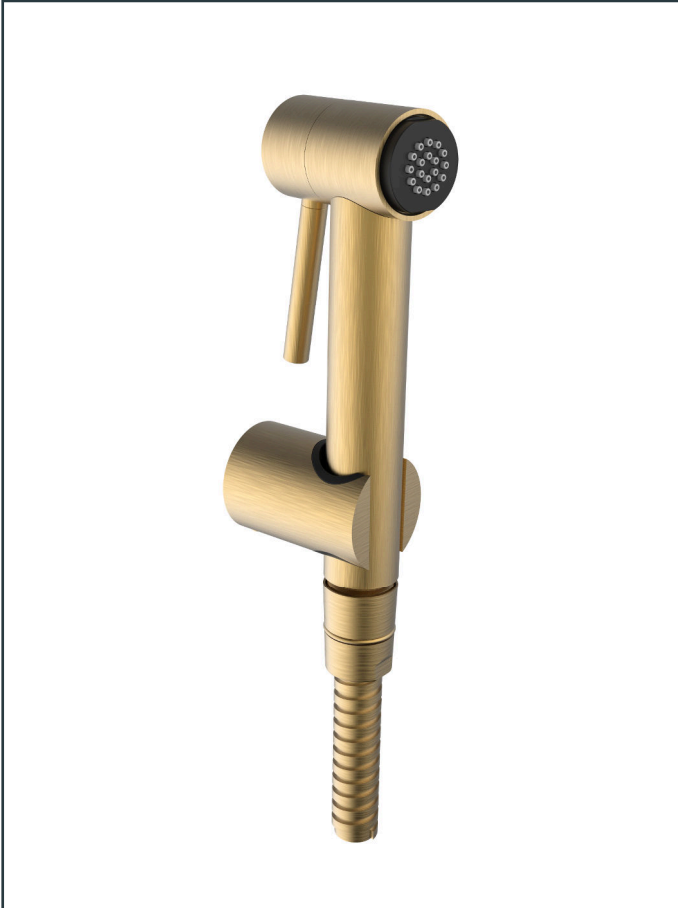

SPECIFICATION SHEET

Photo

Product Information

Item Descriptions:	Shattaf full set, 1.2-meter hose, holder
Model:	KINGDOM
Article No:	TRF00115.G
Material:	Various Material
Brand:	TREDEX
Finish:	The colour / finish may vary on actual
	Brushed Bright Gold_G 

Specifications:

Shattaf full set, 1.2-meter shower hose, holder, with flow rate (at 3 bar): 5.91 l/min.

Platinum Warranty

Extended, reliable warranty designed for complete peace of mind.

Ex-Brass

Enhanced health protection resulting from minimal lead content.

Eco-Mix

Air-infused water provides a luxurious water experience while using lesser water.

Eco-Flo

Water and energy savings for ecological and economical reasons.

TECHNICAL DRAWING