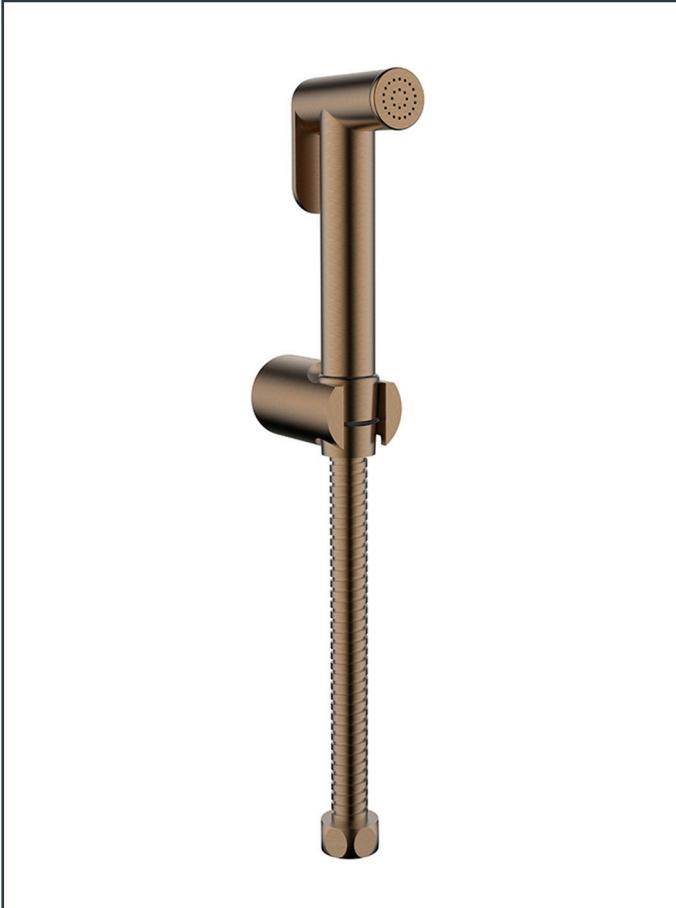

Photo

Product Information

Item Descriptions: Shattaf with hose and holder

Model: TR+

Article No: TRF00113.BNC

Material: Brass

Brand: TREDEX

Finish: The colour / finish may vary on actual

Brushed Neutral Copper_BNC

Specifications:

Shattaf with hose and brass holder.
With flow rate (at 3 bar) 7.2 l/min.

PermaFinish

PVD brilliant and long-lasting finish

Eco-Mix

Air-infused water provides a luxurious water experience while using lesser water.

Eco-Flo

Water and energy savings for ecological and economical reasons.

TECHNICAL DRAWING