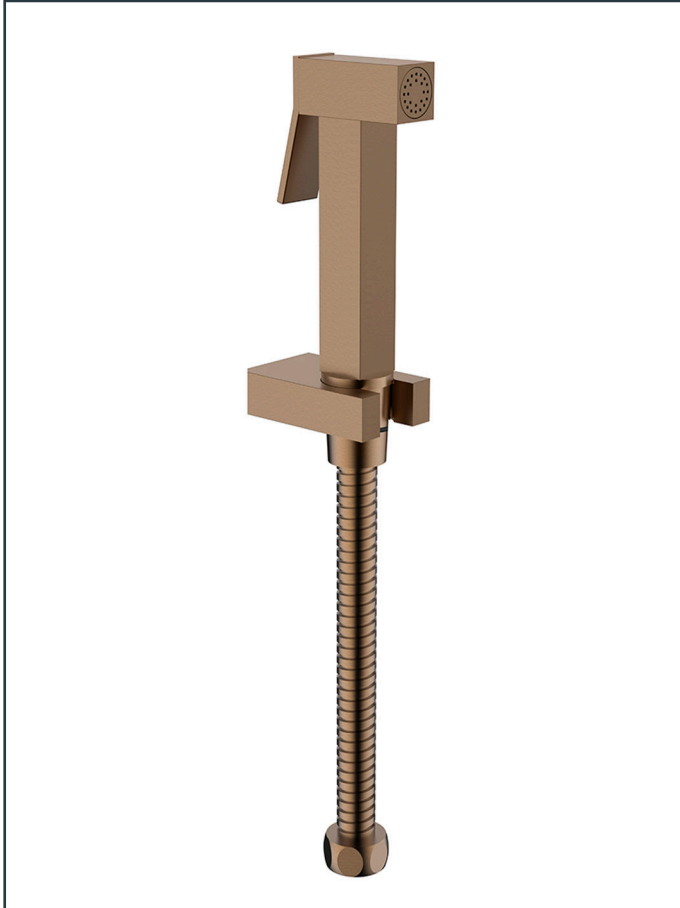

Photo

Product Information

Item Descriptions: Shattaf with hose and holder

Model: TS+

Article No: TRF00041.BNC

Material: Brass

Brand: TREDEX

Finish: The colour / finish may vary on actual

Brushed Neutral Copper_BNC

Specifications:

Shattaf with 1.2 m hose and brass holder.
With flow rate (at 3 bar) 7.9 l/min.

PermaFinish

PVD brilliant and long-lasting finish

Eco-Mix

Air-infused water provides a luxurious water experience while using lesser water.

Eco-Flo

Water and energy savings for ecological and economical reasons.

TECHNICAL DRAWING