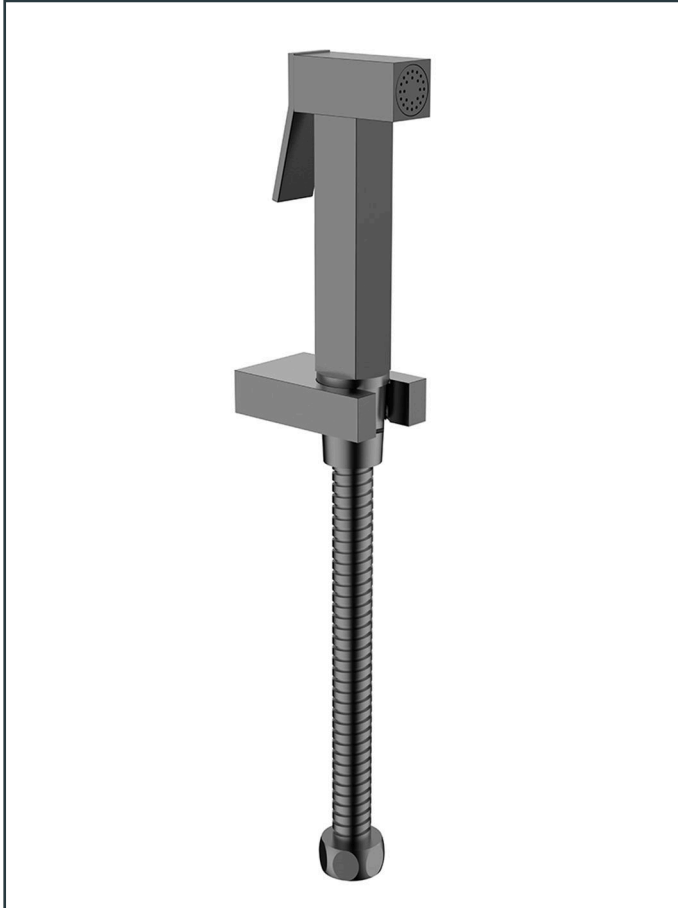

Photo

Product Information

Item Descriptions: Shattaf with hose and holder

Model: TS+

Article No: TRF00041.BDS

Material: Brass

Brand: TREDEX

Finish: The colour / finish may vary on actual

Brushed Deep Slate_BDS

Specifications:

Shattaf with 1.2 m hose and brass holder.
With flow rate (at 3 bar) 7.9 l/min.

PermaFinish

PVD brilliant and long-lasting finish

Eco-Mix

Air-infused water provides a luxurious water experience while using lesser water.

Eco-Flo

Water and energy savings for ecological and economical reasons.

TECHNICAL DRAWING