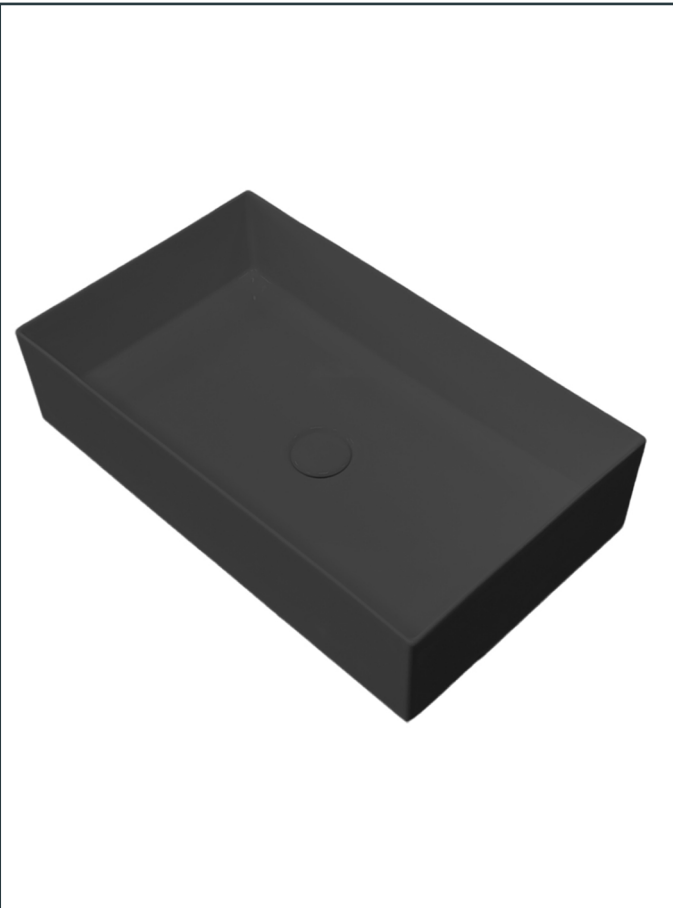

**Photo**

**Product Information**

<b>Item Descriptions:</b>	Surface mounted washbasin without overflow
<b>Model:</b>	UNIVERSAL
<b>Article No:</b>	TRB0766.MB
<b>Material:</b>	Sanitary Ceramics
<b>Brand:</b>	TREDEX
<b>Finish:</b>	The colour / finish may vary on actual  Matte Black_MB 

**Specifications:**

Surface mounted washbasin  
Without overflow  
Length: 600 mm  
Width: 380 mm  
Height: 130 mm

 **Perma Glaze**  
 Antimicrobial silver ion composite glaze applied to the surfaces, preventing the growth of bacteria & mold.