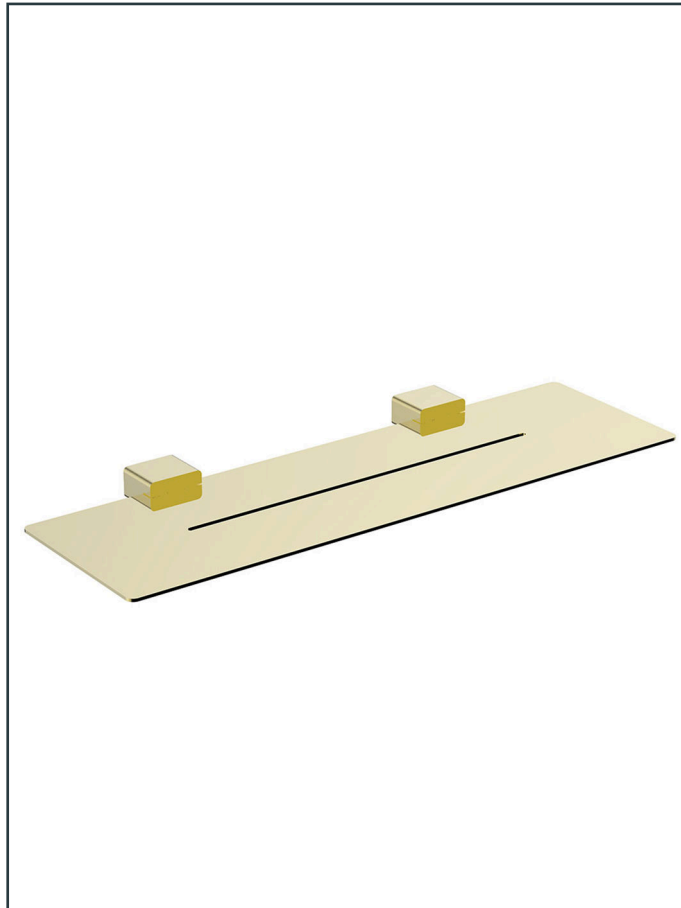

Photo

Product Information

Item Descriptions:	Metal shelf, 600 mm
Model:	TS+
Article No:	TRAC88039.SNG
Material:	Stainless Steel
Brand:	TREDEX
Finish:	The colour / finish may vary on actual Shiny Neutral Gold_SNG 
Specifications:	
Wall mounted metal shelf 600 mm.	
	Perma Finish PVD brilliant and long-lasting finish.
	ExSteel TREDEX ExSteel faucets are produced from solid-grade 316 stainless steel.