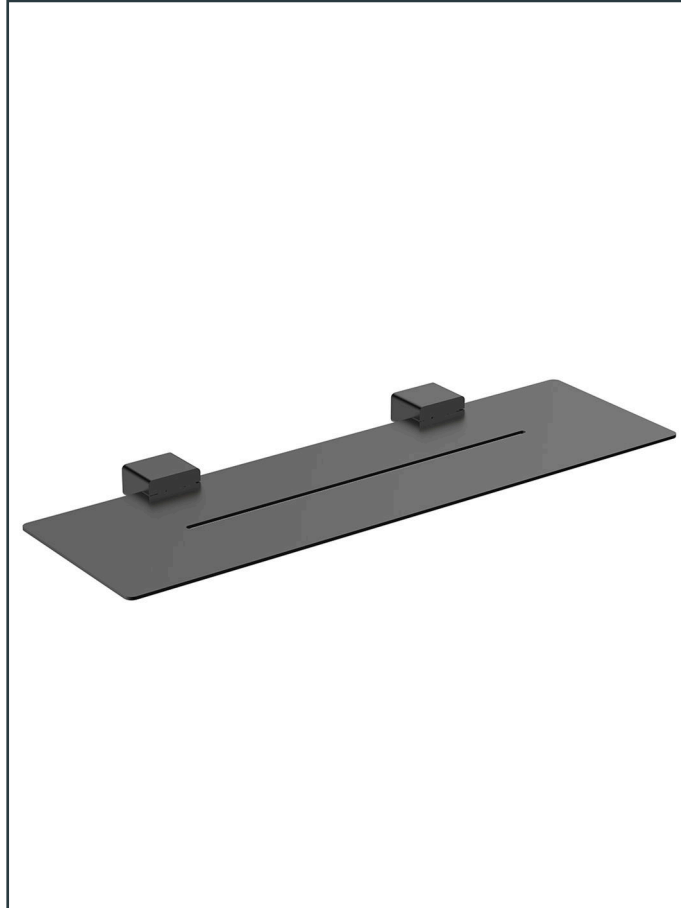

Photo

Product Information

Item Descriptions:	Metal shelf, 600 mm
Model:	TS+
Article No:	TRAC88039.MB
Material:	Stainless Steel
Brand:	TREDEX
Finish:	The colour / finish may vary on actual Matte Black_MB 
Specifications:	
Wall mounted metal shelf 600 mm.	
 ExSteel TREDEX ExSteel faucets are produced from solid-grade 316 stainless steel.	