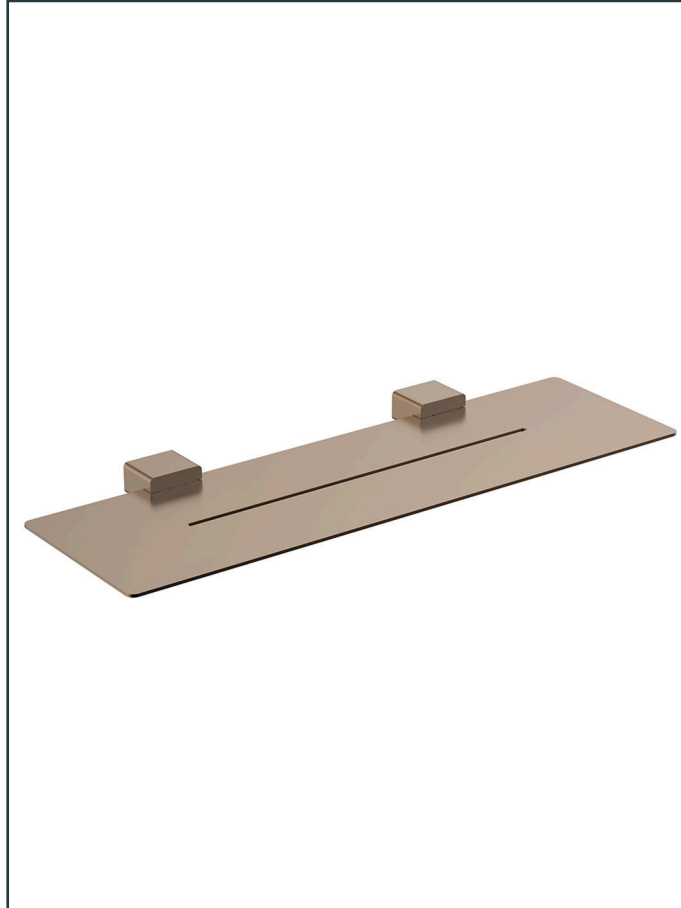

Photo

Product Information

| | |
|---|--|
| Item Descriptions: | Metal shelf, 600 mm |
| Model: | TS+ |
| Article No: | TRAC88039.BNC |
| Material: | Stainless Steel |
| Brand: | TREDEX |
| Finish: | The colour / finish may vary on actual Brushed Neutral Copper_BNC  |
| Specifications: | |
| Wall mounted metal shelf 600 mm. | |
|  | Perma Finish PVD brilliant and long-lasting finish. |
|  | ExSteel TREDEX ExSteel faucets are produced from solid-grade 316 stainless steel. |