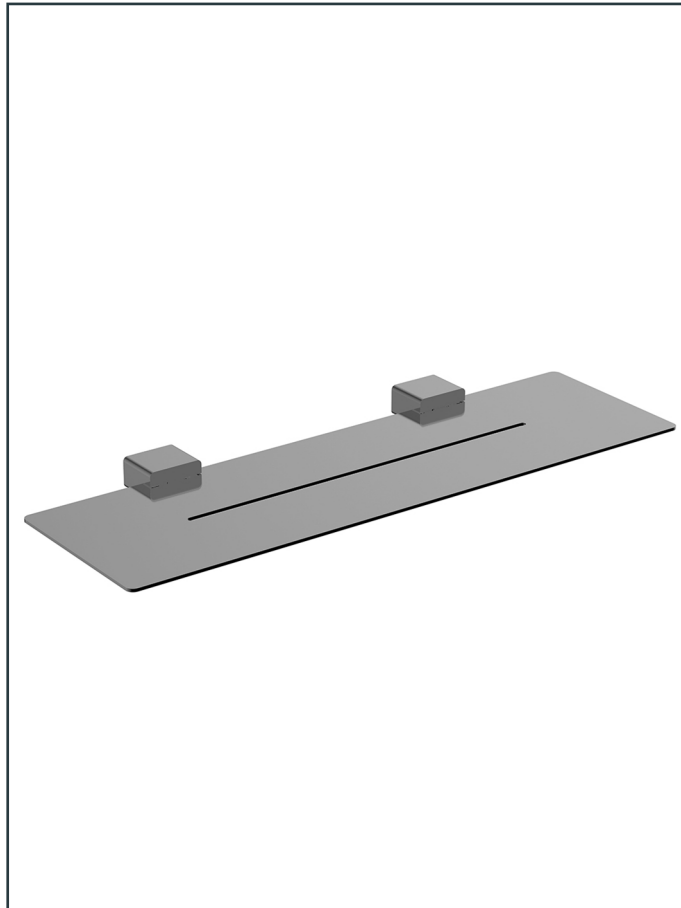

Photo

Product Information

Item Descriptions:	Metal shelf, 600 mm
Model:	TS+
Article No:	TRAC88039.BDS
Material:	Stainless Steel
Brand:	TREDEX
Finish:	The colour / finish may vary on actual Brushed Depp Slate_BDS 
Specifications:	
Wall mounted metal shelf 600 mm.	
	Perma Finish PVD brilliant and long-lasting finish.
	ExSteel TREDEX ExSteel faucets are produced from solid-grade 316 stainless steel.

TECHNICAL DRAWING