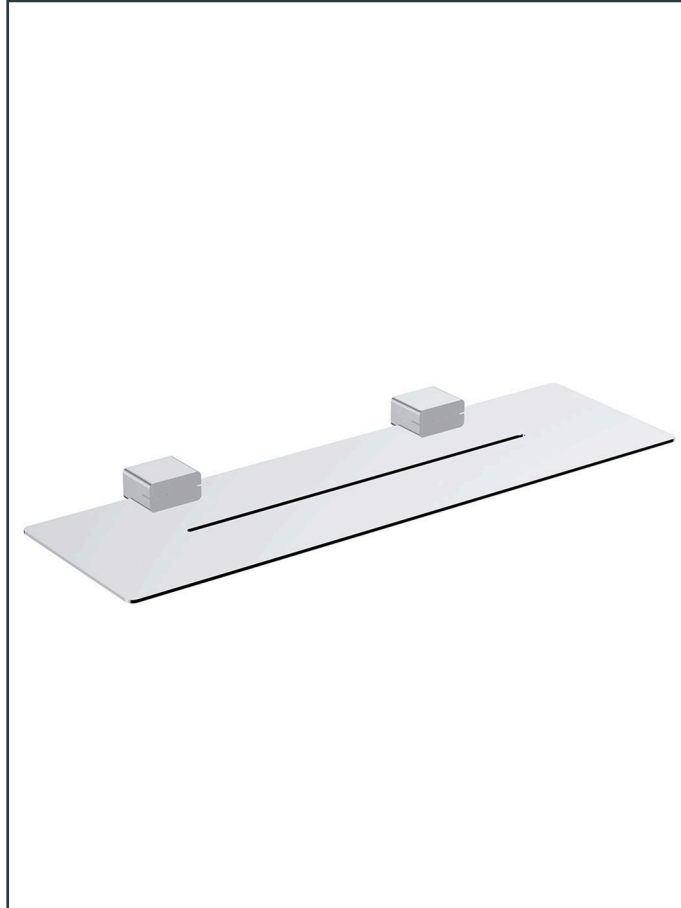

Photo

Product Information

Item Descriptions:	Metal shelf, 600 mm
Model:	TS+
Article No:	TRAC88039
Material:	Stainless Steel
Brand:	TREDEX
Finish:	The colour / finish may vary on actual
	Chrome 
Specifications:	Wall mounted metal shelf 600 mm.
	 ExSteel TREDEX ExSteel faucets are produced from solid-grade 316 stainless steel.