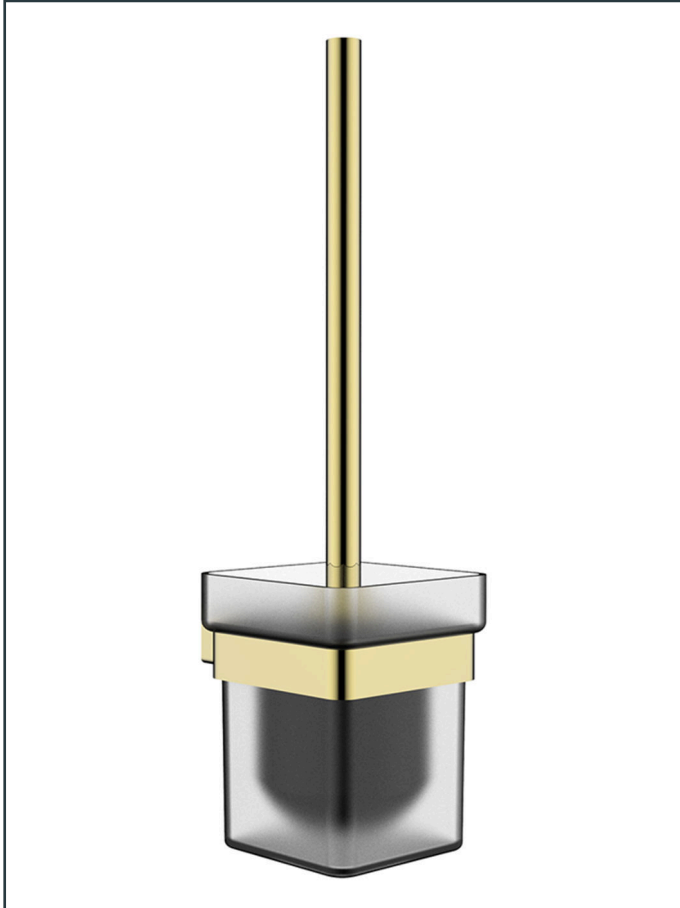

Photo

Product Information

Item Descriptions:	Toilet brush set
Model:	TS+
Article No:	TRAC88030.SNG
Material:	Stainless Steel/Glass
Brand:	TREDEX
Finish:	The colour / finish may vary on actual Shiny Neutral Gold_SNG 
Specifications:	
Wall mounted toilet brush set.	
	Perma Shine Durable, long lasting brilliant finish ensuring a high gloss, mirror-like shine.
	ExSteel TREDEX ExSteel faucets are produced from solid-grade 316 stainless steel.

TECHNICAL DRAWING