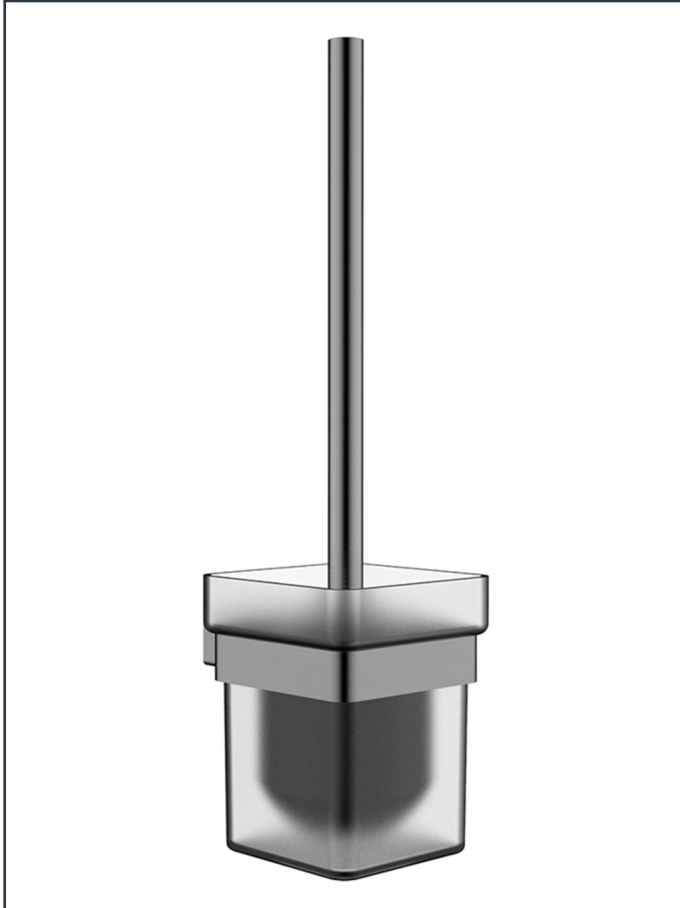

SPECIFICATION SHEET

Photo

Product Information

Item Descriptions:	Toilet brush set
Model:	TS+
Article No:	TRAC88030.MB
Material:	Stainless Steel/Glass
Brand:	TREDEX
Finish:	The colour / finish may vary on actual Matte Black_MB 
Specifications:	
Wall mounted toilet brush set.	
 ExSteel TREDEX ExSteel faucets are produced from solid-grade 316 stainless steel.	

TECHNICAL DRAWING