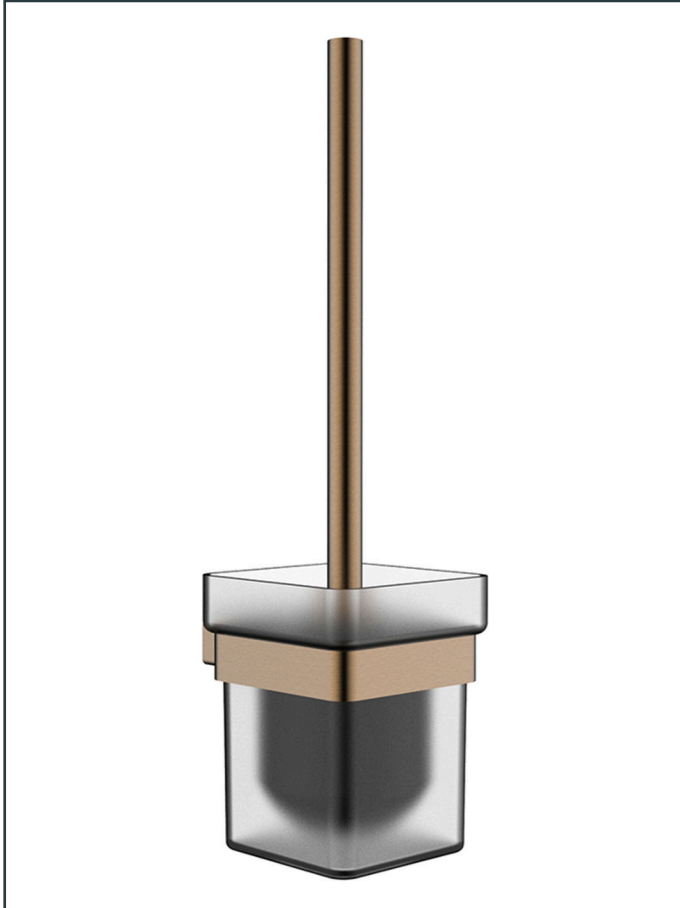

SPECIFICATION SHEET

Photo

Product Information

Item Descriptions:	Toilet brush set
Model:	TS+
Article No:	TRAC88030.BNC
Material:	Stainless Steel/Glass
Brand:	TREDEX
Finish:	The colour / finish may vary on actual Brushed Neutral Copper_BNC 
Specifications:	
Wall mounted toilet brush set.	
	Perma Finish PVD brilliant and long-lasting finish.
	ExSteel TREDEX ExSteel faucets are produced from solid-grade 316 stainless steel.

TECHNICAL DRAWING