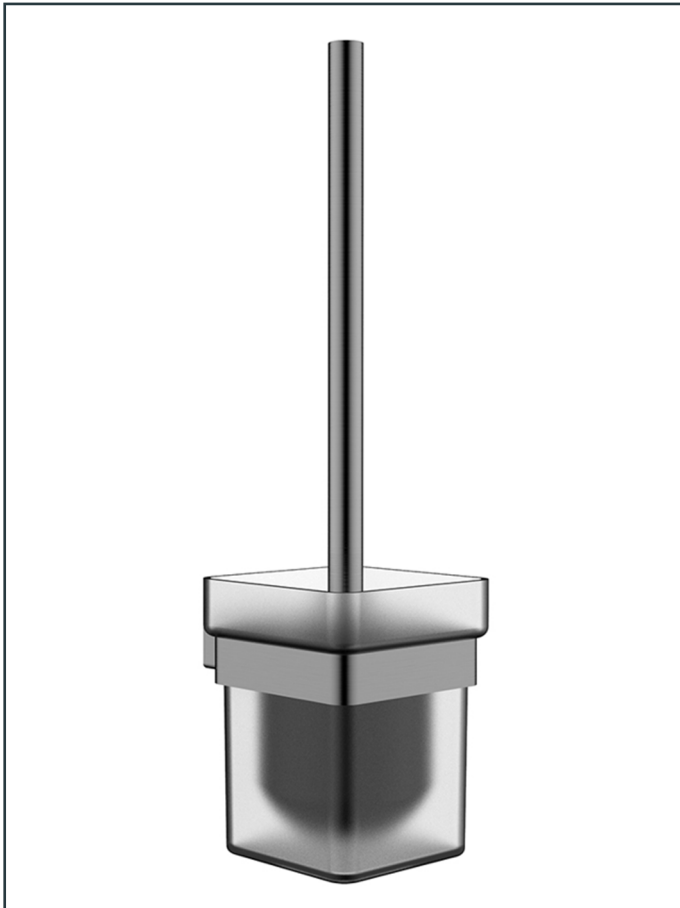

**SPECIFICATION SHEET**

**Photo**

**Product Information**

<b>Item Descriptions:</b>	Toilet brush set
<b>Model:</b>	TS+
<b>Article No:</b>	TRAC88030.BDS
<b>Material:</b>	Stainless Steel/Glass
<b>Brand:</b>	TREDEX
<b>Finish:</b>	The colour / finish may vary on actual Brushed Neutral Copper_BDS 
<b>Specifications:</b>	
Wall mounted toilet brush set.	
	<b>Perma Finish</b> PVD brilliant and long-lasting finish.
	<b>ExSteel</b> TREDEX ExSteel faucets are produced from solid-grade 316 stainless steel.

**TECHNICAL DRAWING**