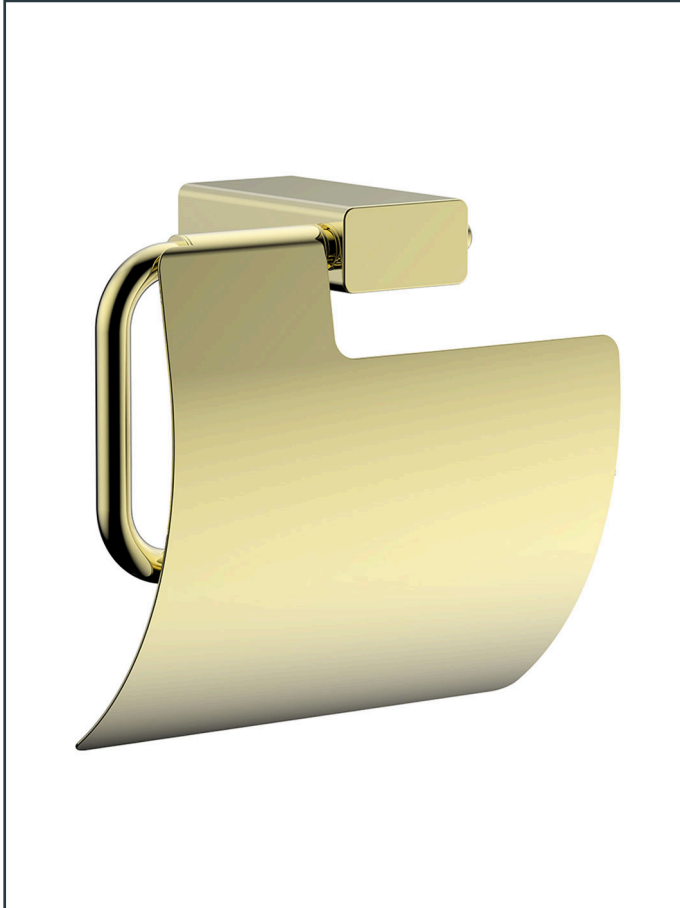

Photo

Product Information

Item Descriptions: Toilet paper holder with cover

Model: TS+

Article No: TRAC88027.SNG

Material: Stainless Steel

Brand: TREDEX

Finish: The colour / finish may vary on actual

Shiny Neutral Gold_SNG

Specifications:

Wall mounted toilet paper with cover.

Perma Shine

Durable, long lasting brilliant finish ensuring a high gloss, mirror-like shine.

ExSteel

TREDEX ExSteel faucets are produced from solid-grade 316 stainless steel.