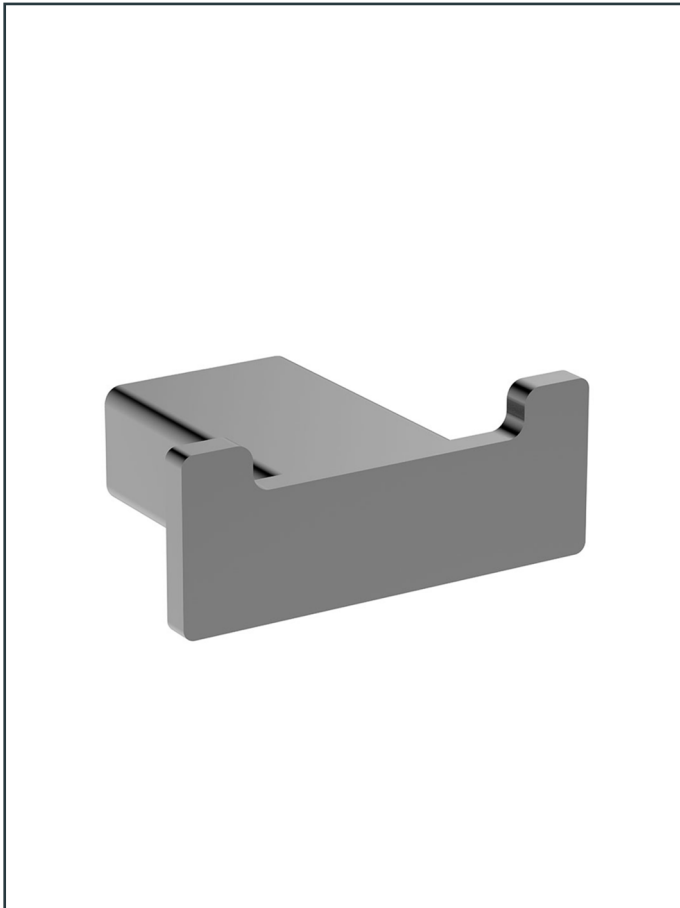

SPECIFICATION SHEET

Photo

Product Information

Item Descriptions:	Robe hook
Model:	TS+
Article No:	TRAC88015.BDS
Material:	Stainless Steel
Brand:	TREDEX
Finish:	The colour / finish may vary on actual Brushed Deep Slate_BDS 
Specifications:	
Wall mounted robe hook.	
	Perma Finish PVD brilliant and long-lasting finish.
	ExSteel TREDEX ExSteel faucets are produced from solid-grade 316 stainless steel.