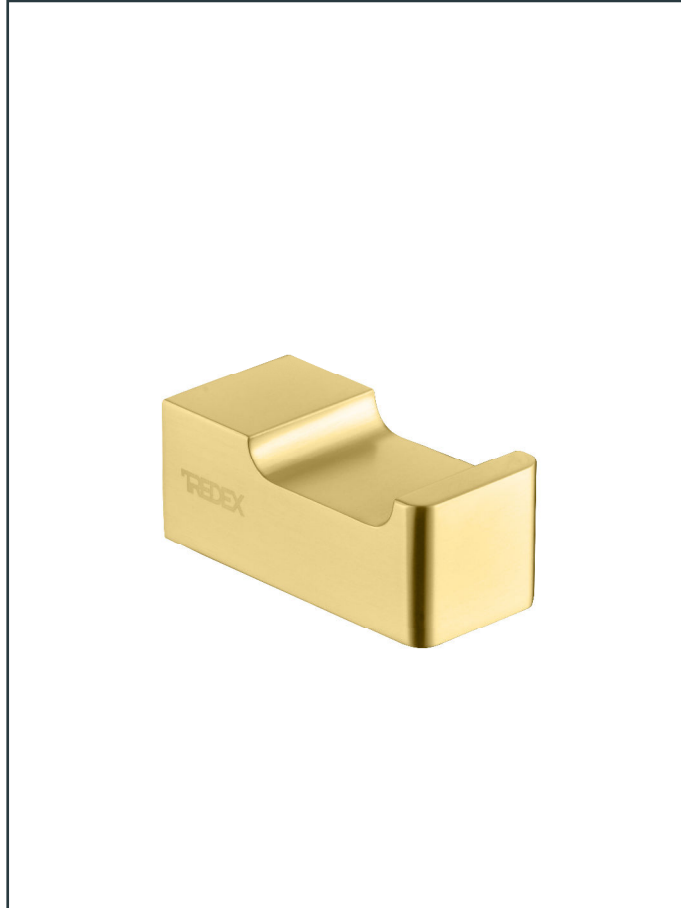

**Photo**

**Product Information**

<b>Item Descriptions:</b>	Robe hook
<b>Model:</b>	UNIVERSAL SQUARE 2.0
<b>Article No:</b>	TRAC20405-BG
<b>Material:</b>	Brass
<b>Brand:</b>	TREDEX
<b>Finish:</b>	The colour / finish may vary on actual
	Brushed Gold_BG 
<b>Specifications:</b>	
Wall mounted robe hook.	
	<b>Ex-Brass</b> Enhanced health protection resulting from minimal lead content.
	<b>Perma Finish</b> PVD brilliant and long-lasting finish.